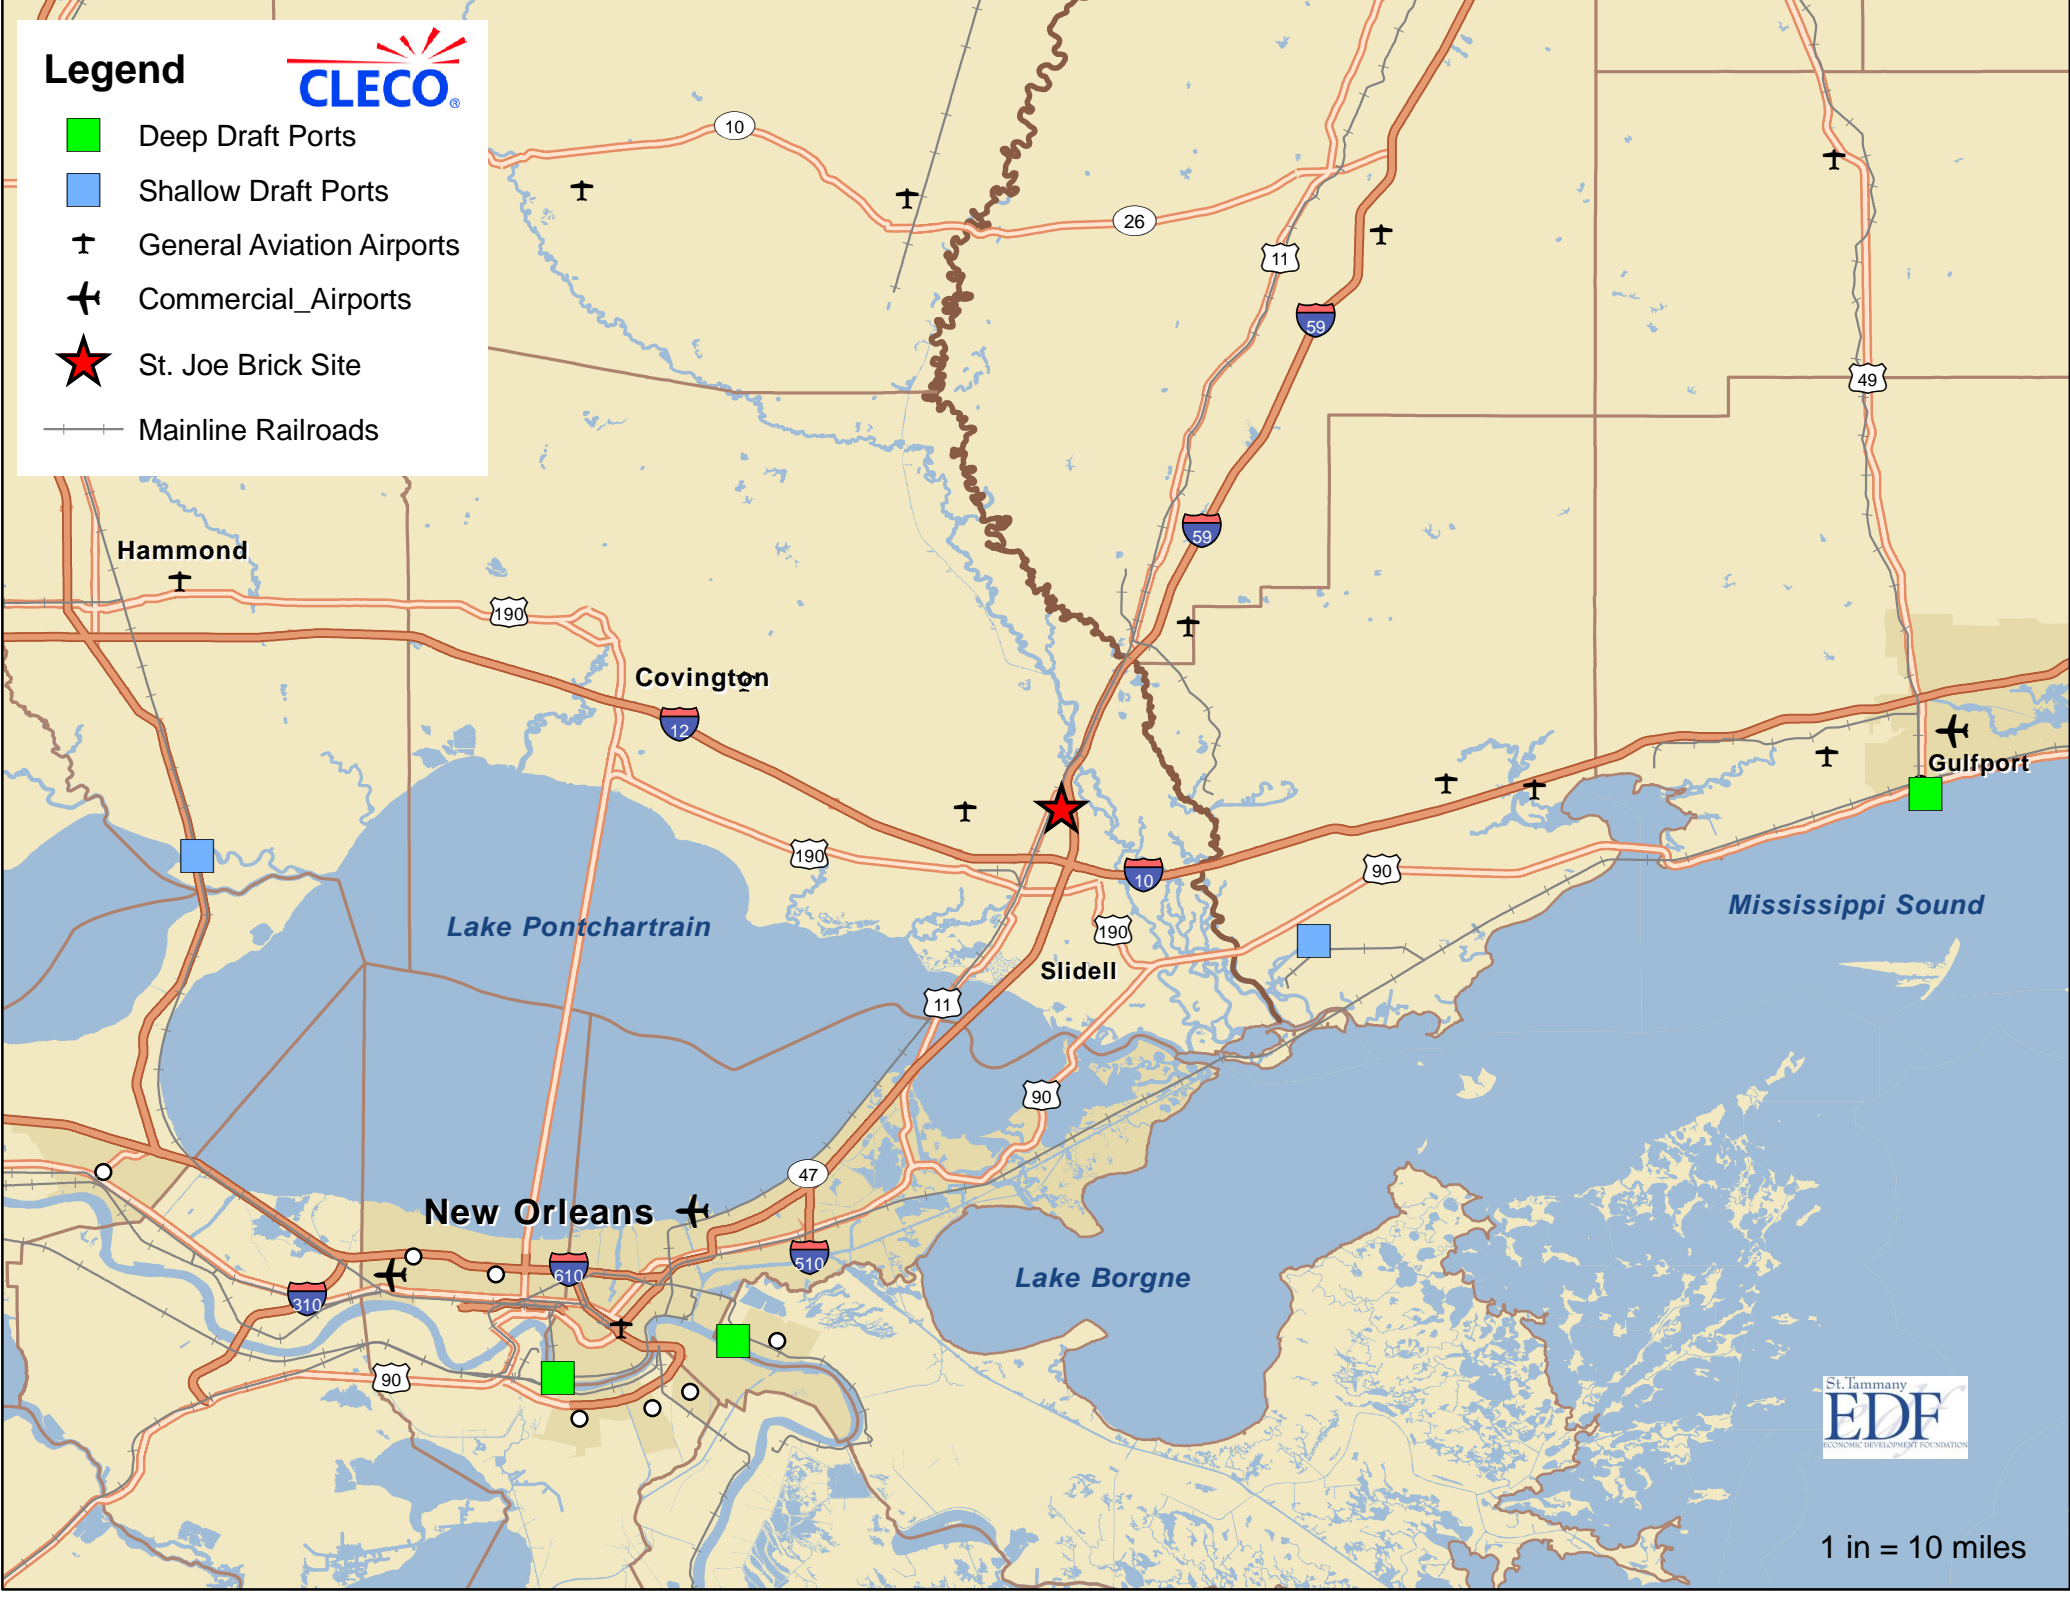

Legend

- Deep Draft Ports
- Shallow Draft Ports
- † General Aviation Airports
- ✈ Commercial Airports
- ★ St. Joe Brick Site
- Mainline Railroads

1 in = 10 miles