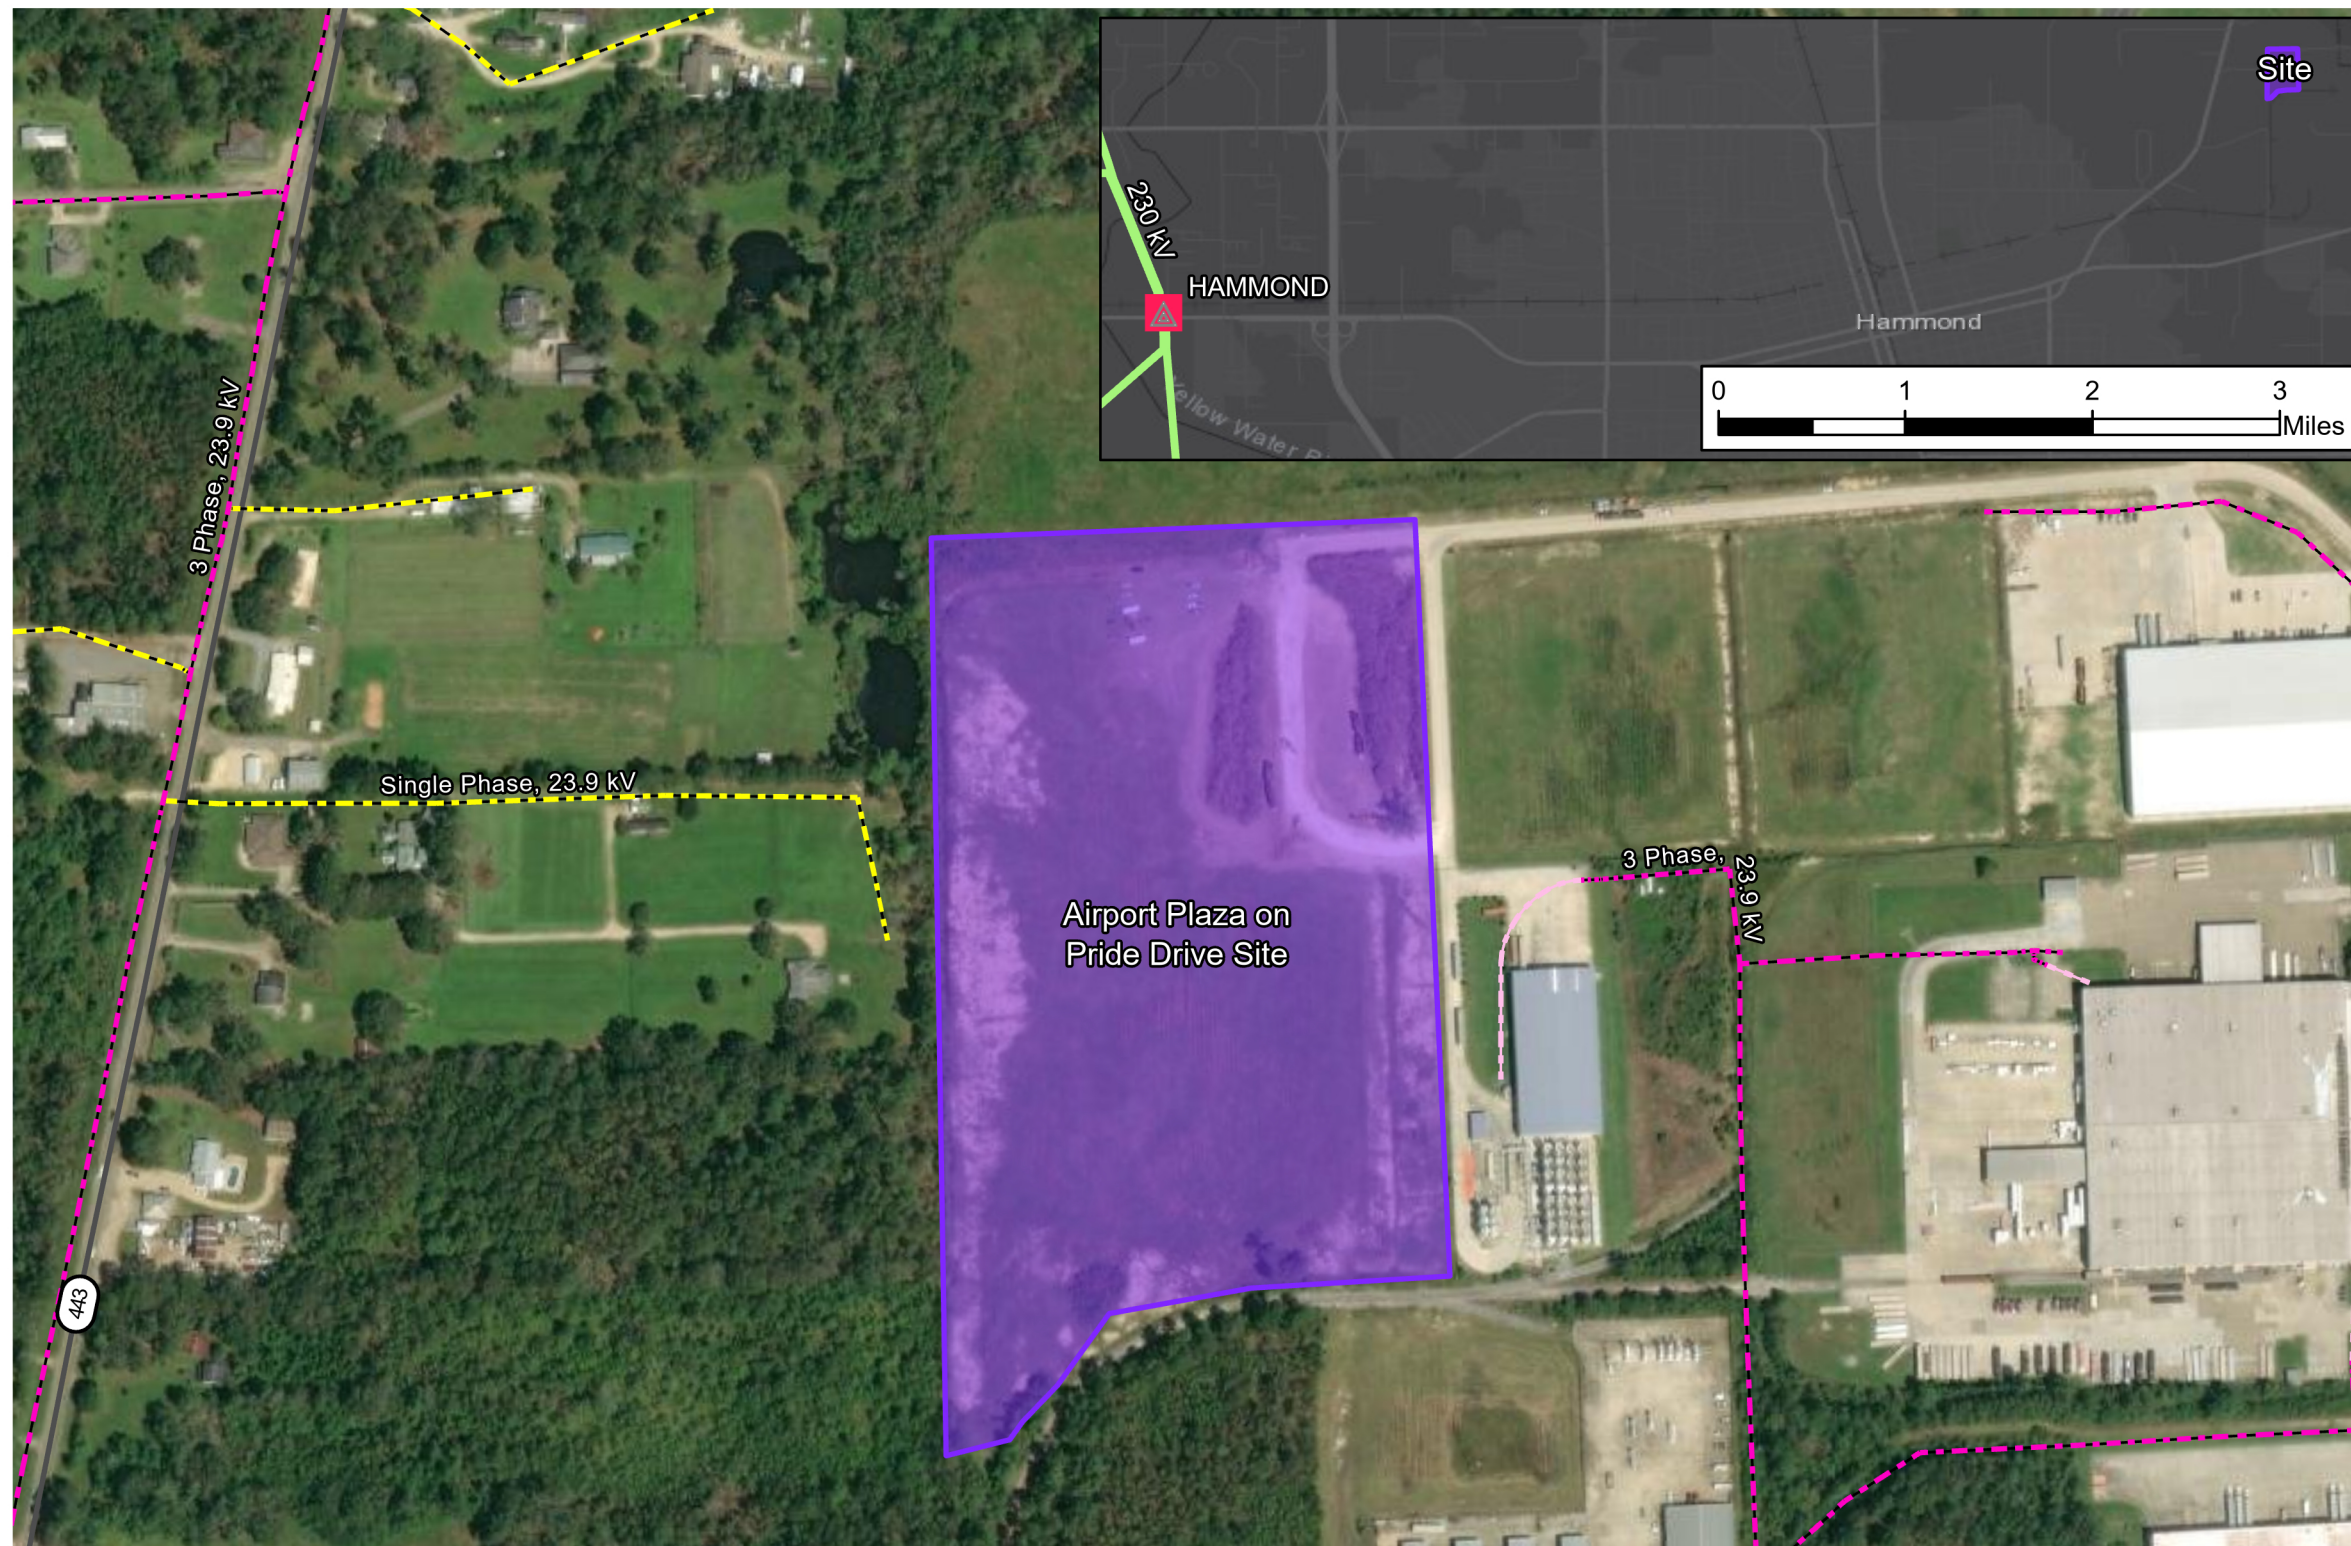

AIRPORT PLAZA ON PRIDE DRIVE

LEGEND

-  Entergy Substation
- Entergy Transmission**
-  230 kV
- Entergy Distribution**
-  3 Phase, Overhead
-  Single Phase, Overhead
-  Underground
- Primary Routes**
-  State Highway
-  Airport Plaza on Pride Drive

SOURCE

Roads: Census/Tiger database 2021.
Electrical Infrastructure: Entergy Services Inc., 2023.

SCALE

N

Date: 10/23/2023
Created by: FM

These drawings are provided merely to assist in economic development efforts. The Entergy Companies make no representations or warranties whatsoever regarding the accuracy or completeness of any information contained herein nor the condition or suitability of any properties. Users should direct inquiries about any property to the listing broker for that property.