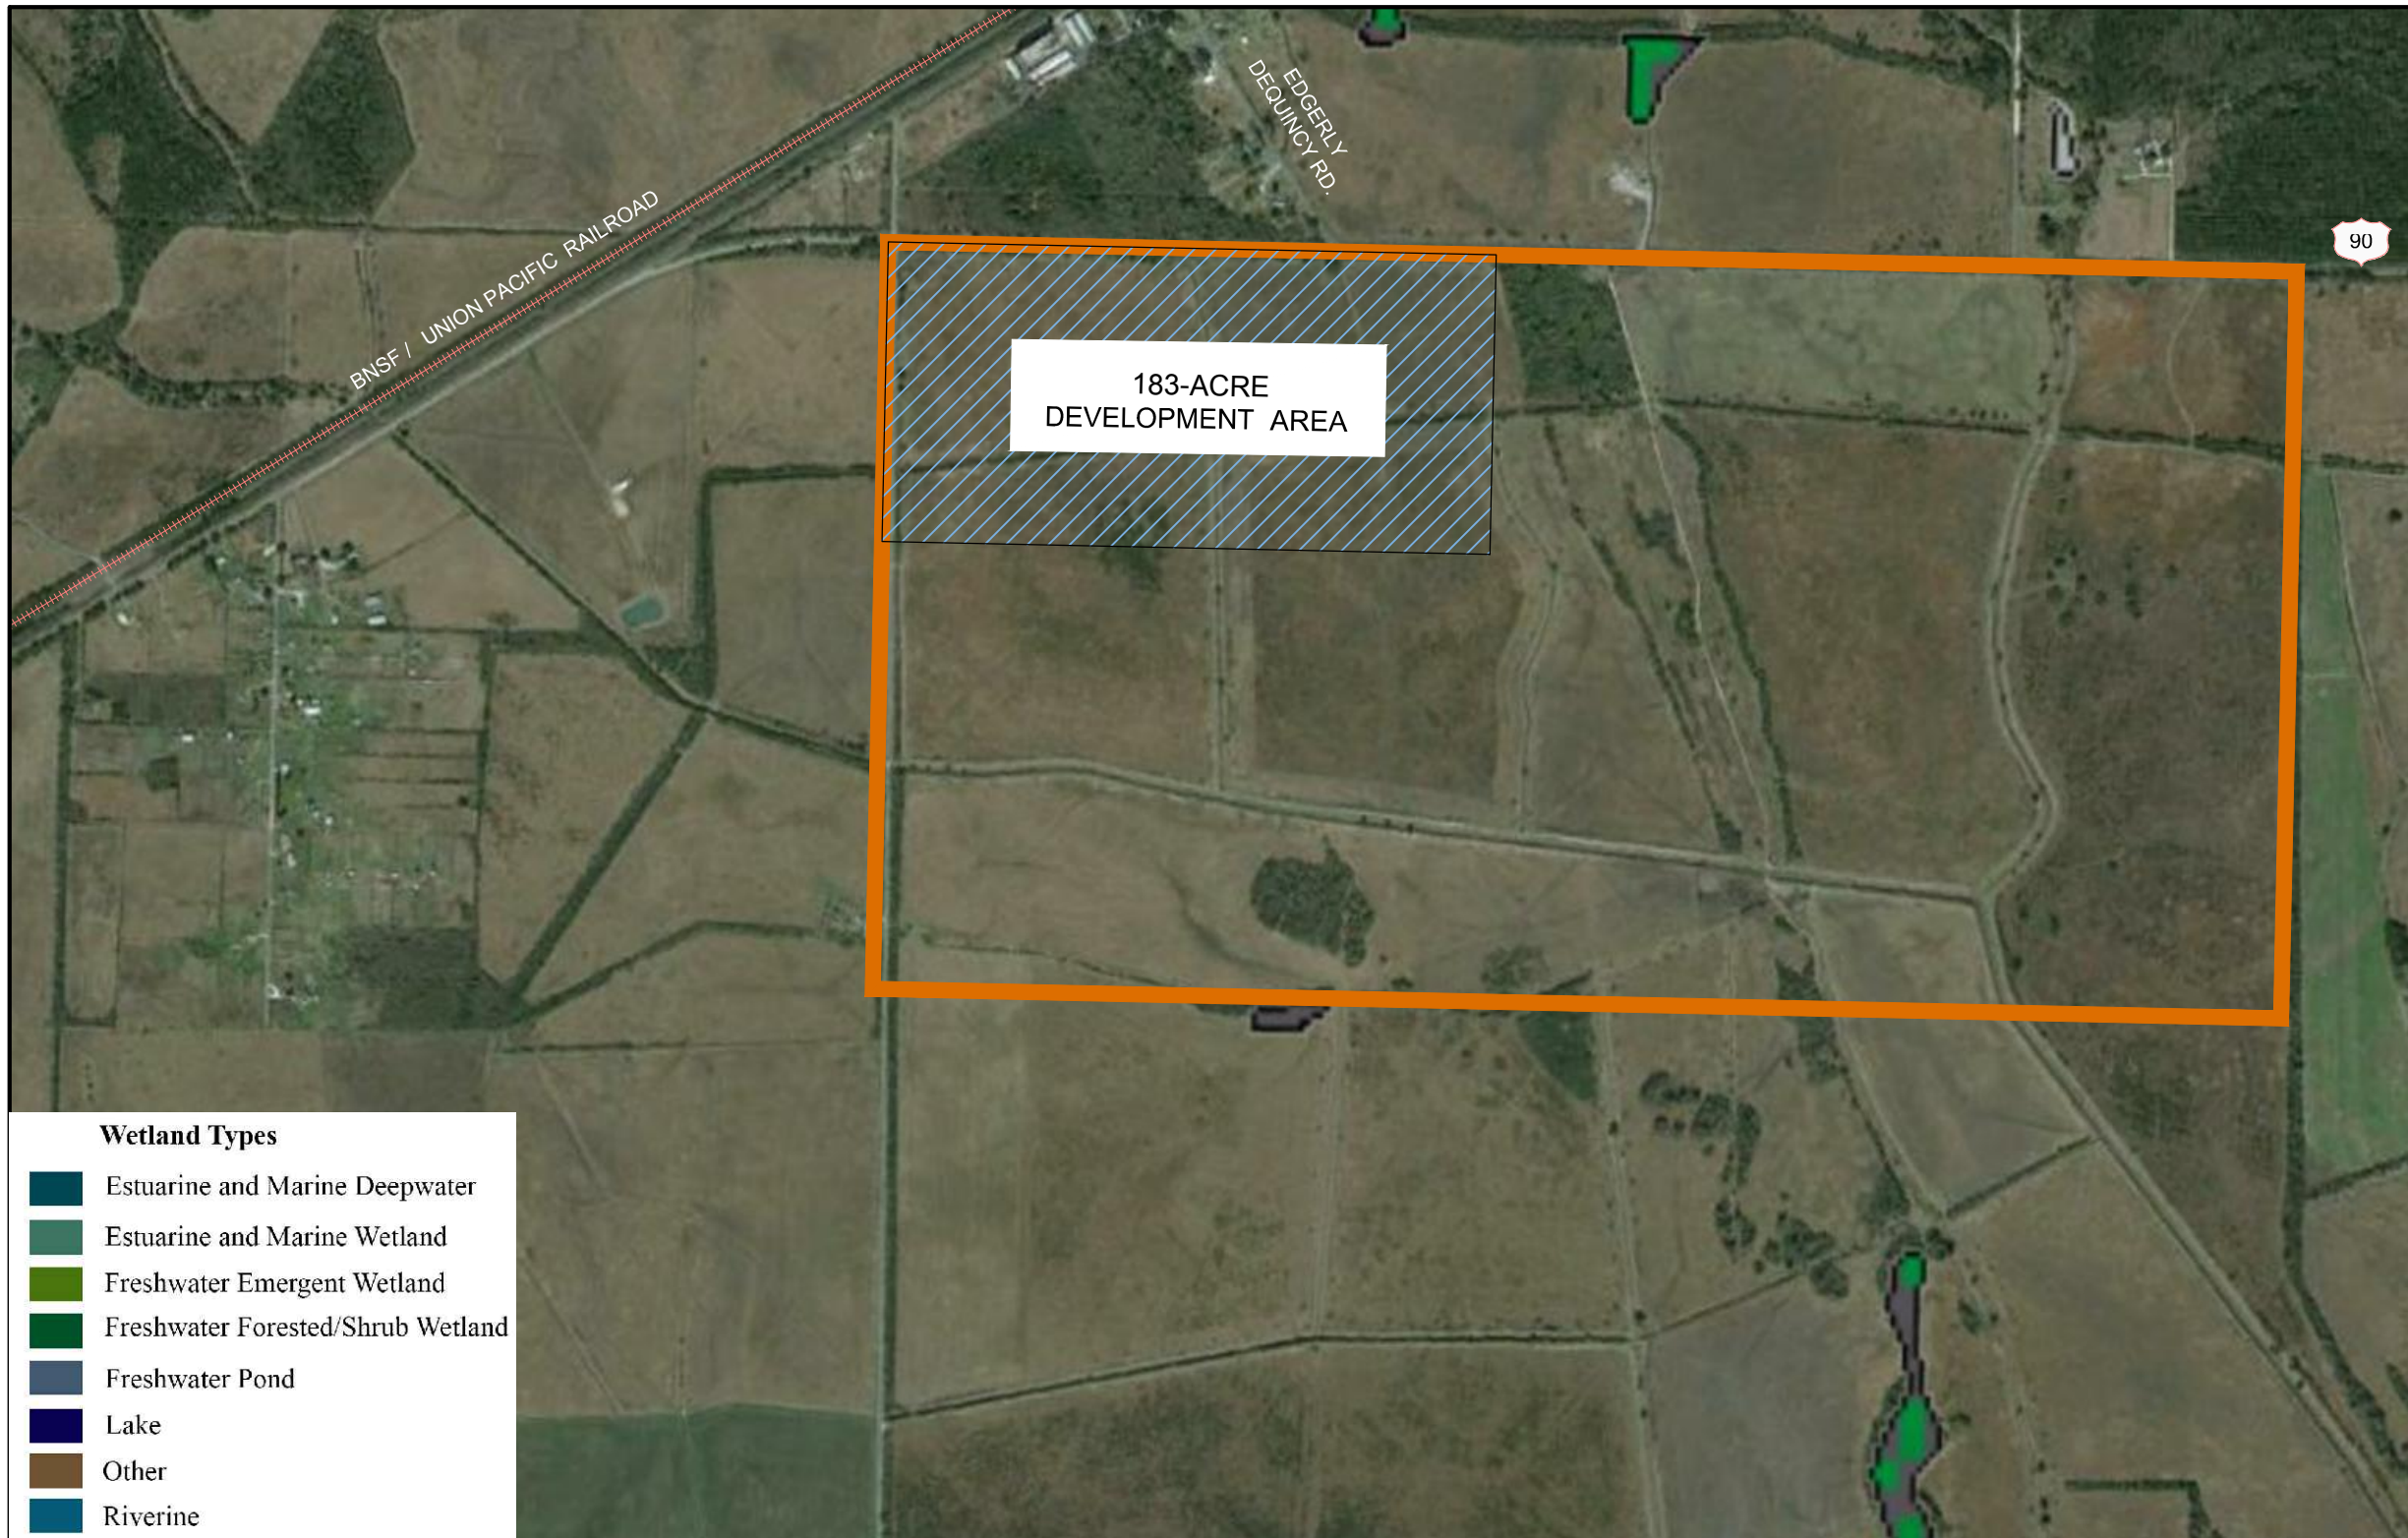

Exhibit P - National Wetlands Inventory Map

Wetland Types

	Estuarine and Marine Deepwater
	Estuarine and Marine Wetland
	Freshwater Emergent Wetland
	Freshwater Forested/Shrub Wetland
	Freshwater Pond
	Lake
	Other
	Riverine

Calcasieu Parish

Available Site Data

- H.C. Drew Property (1,000 Acres)
- Development Area (183 Acres)

Source:
 - Aerial Photo: 2014 Google Earth
 - National Wetlands Database

(IN FEET)
 1 INCH = 1250 ft.