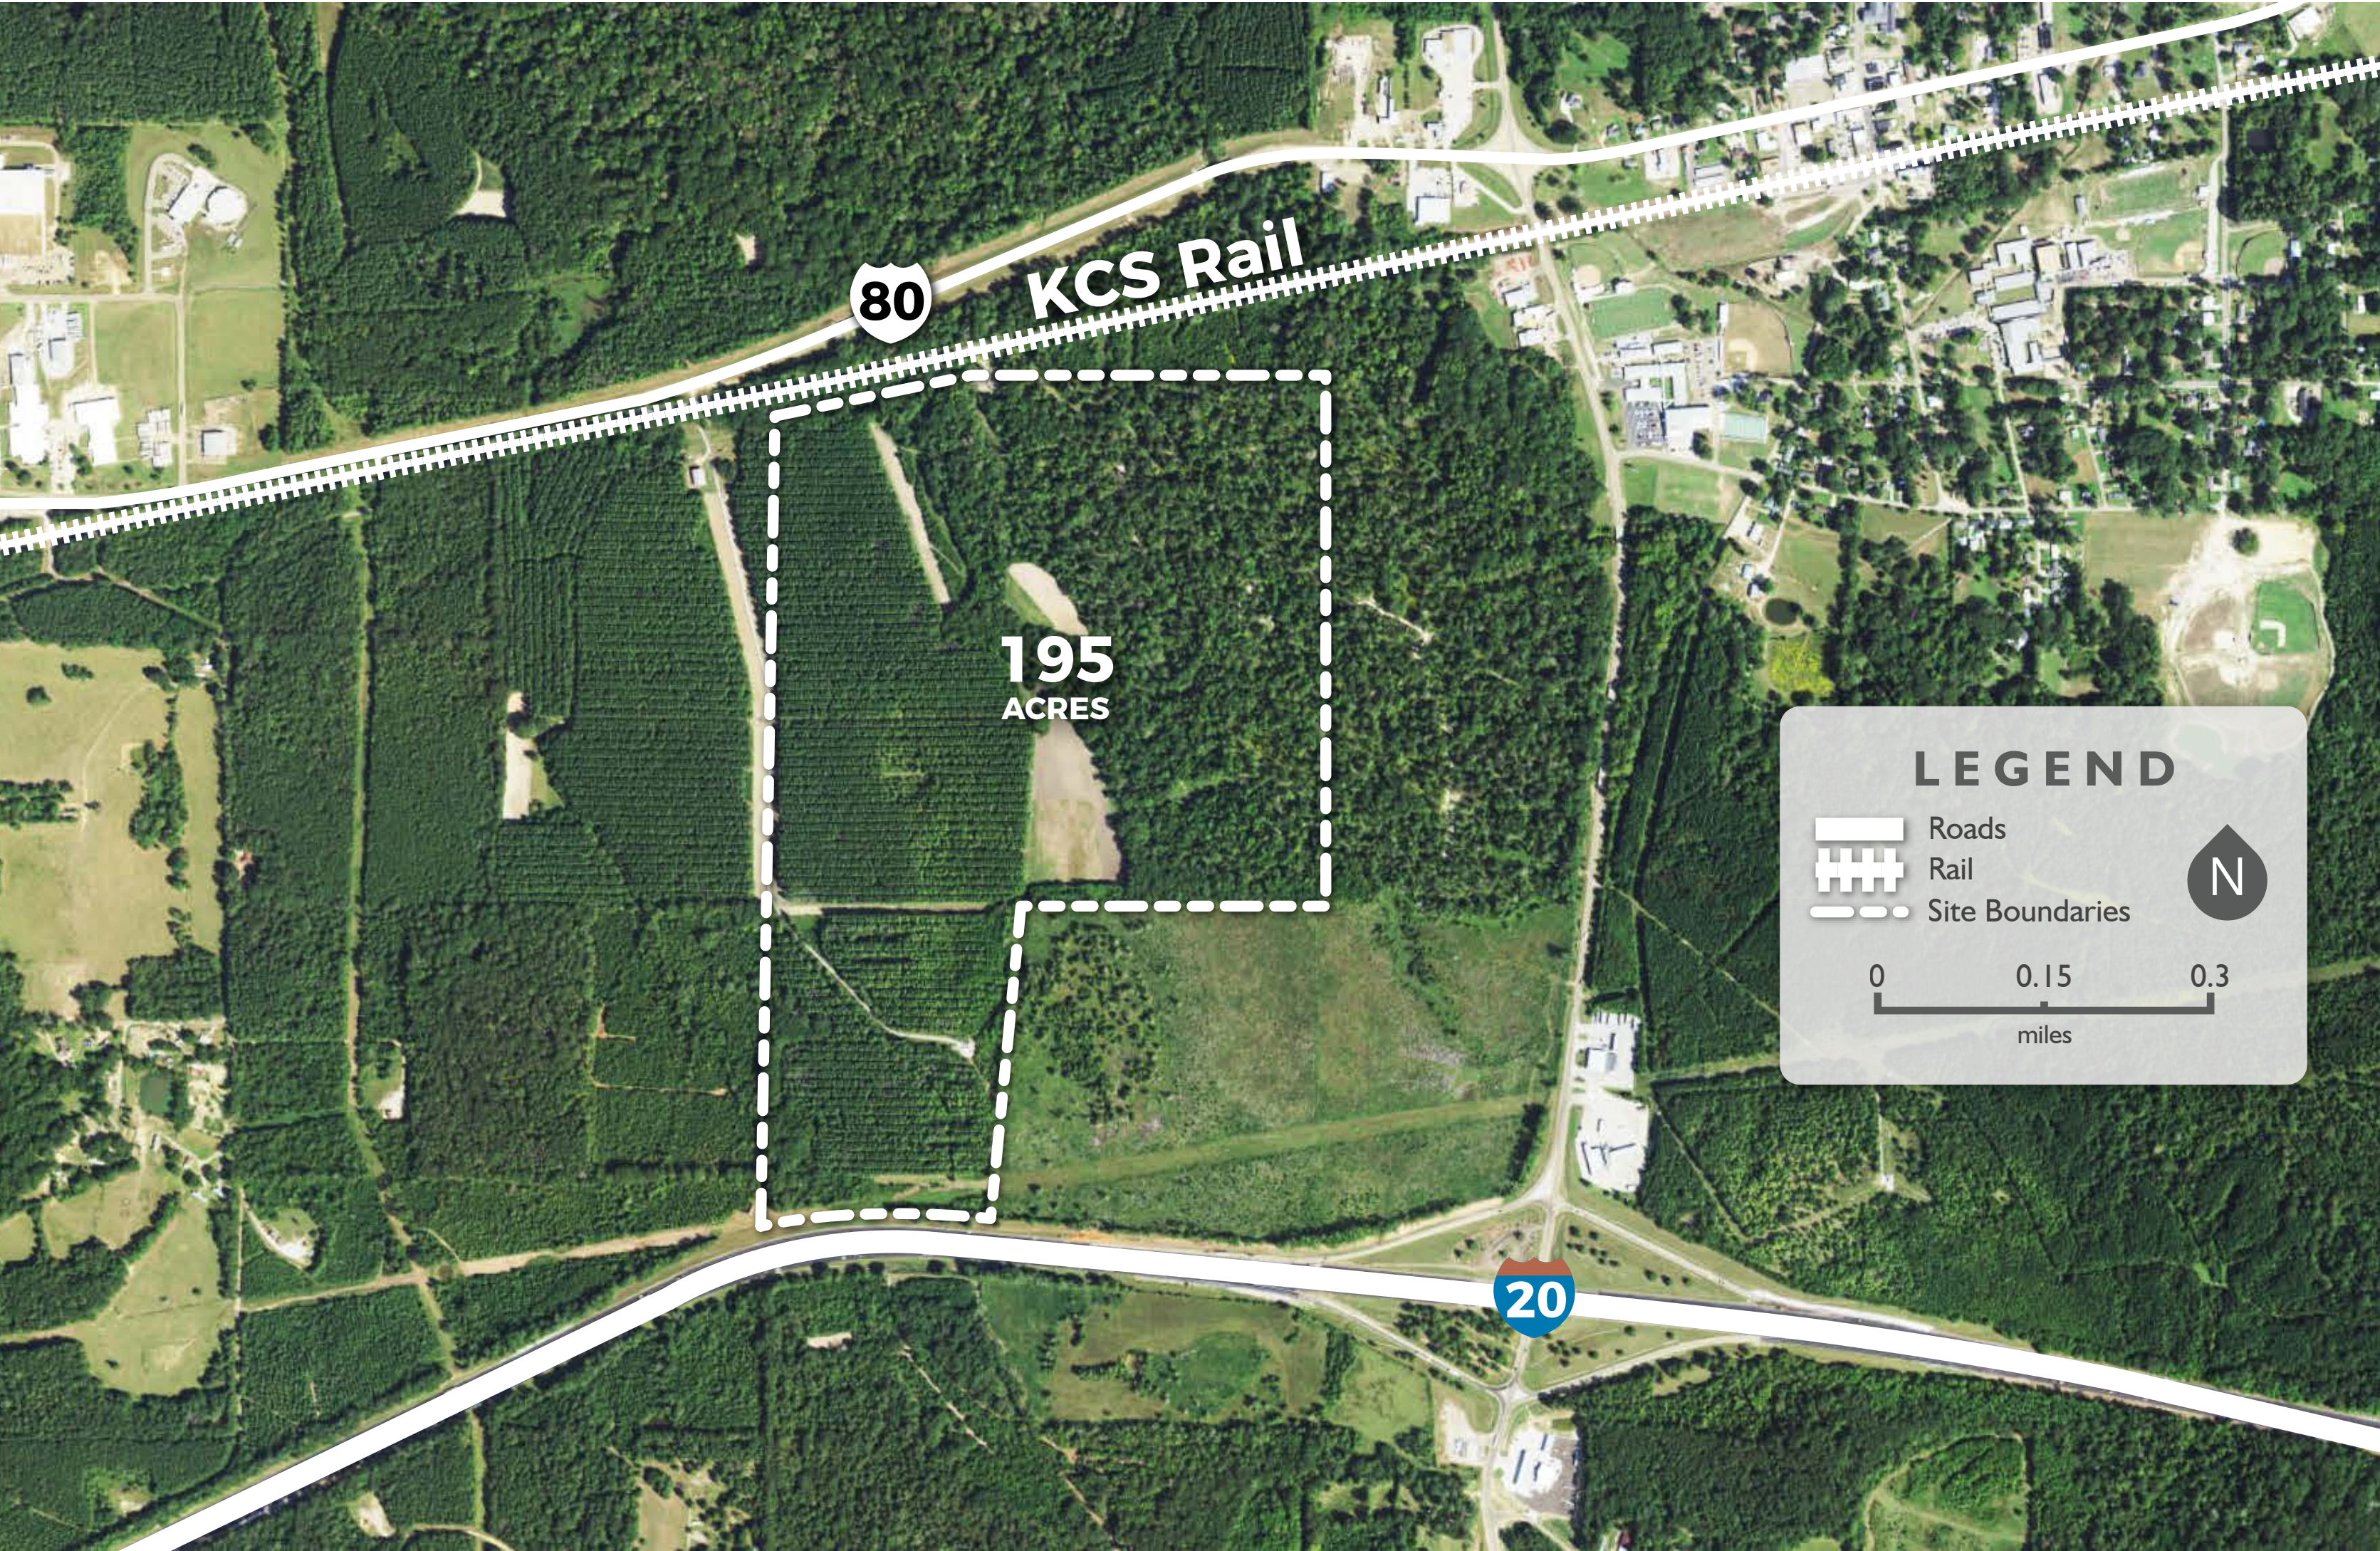

Site Map

# 43/20 Industrial Site

MS Highway 43 & I-20  
Pelahatchie, Mississippi 39145

**RANKIN**  
FIRST

**LEGEND**

- Roads
- Rail
- Site Boundaries

N

0 0.15 0.3  
miles

# 43/20 Industrial Site

MS Highway 43 & I-20  
Pelahatchie, Mississippi 39145

**LEGEND**

- 5 ft. Contours
- AE Flood Zones

0 0.15 0.3  
miles

N