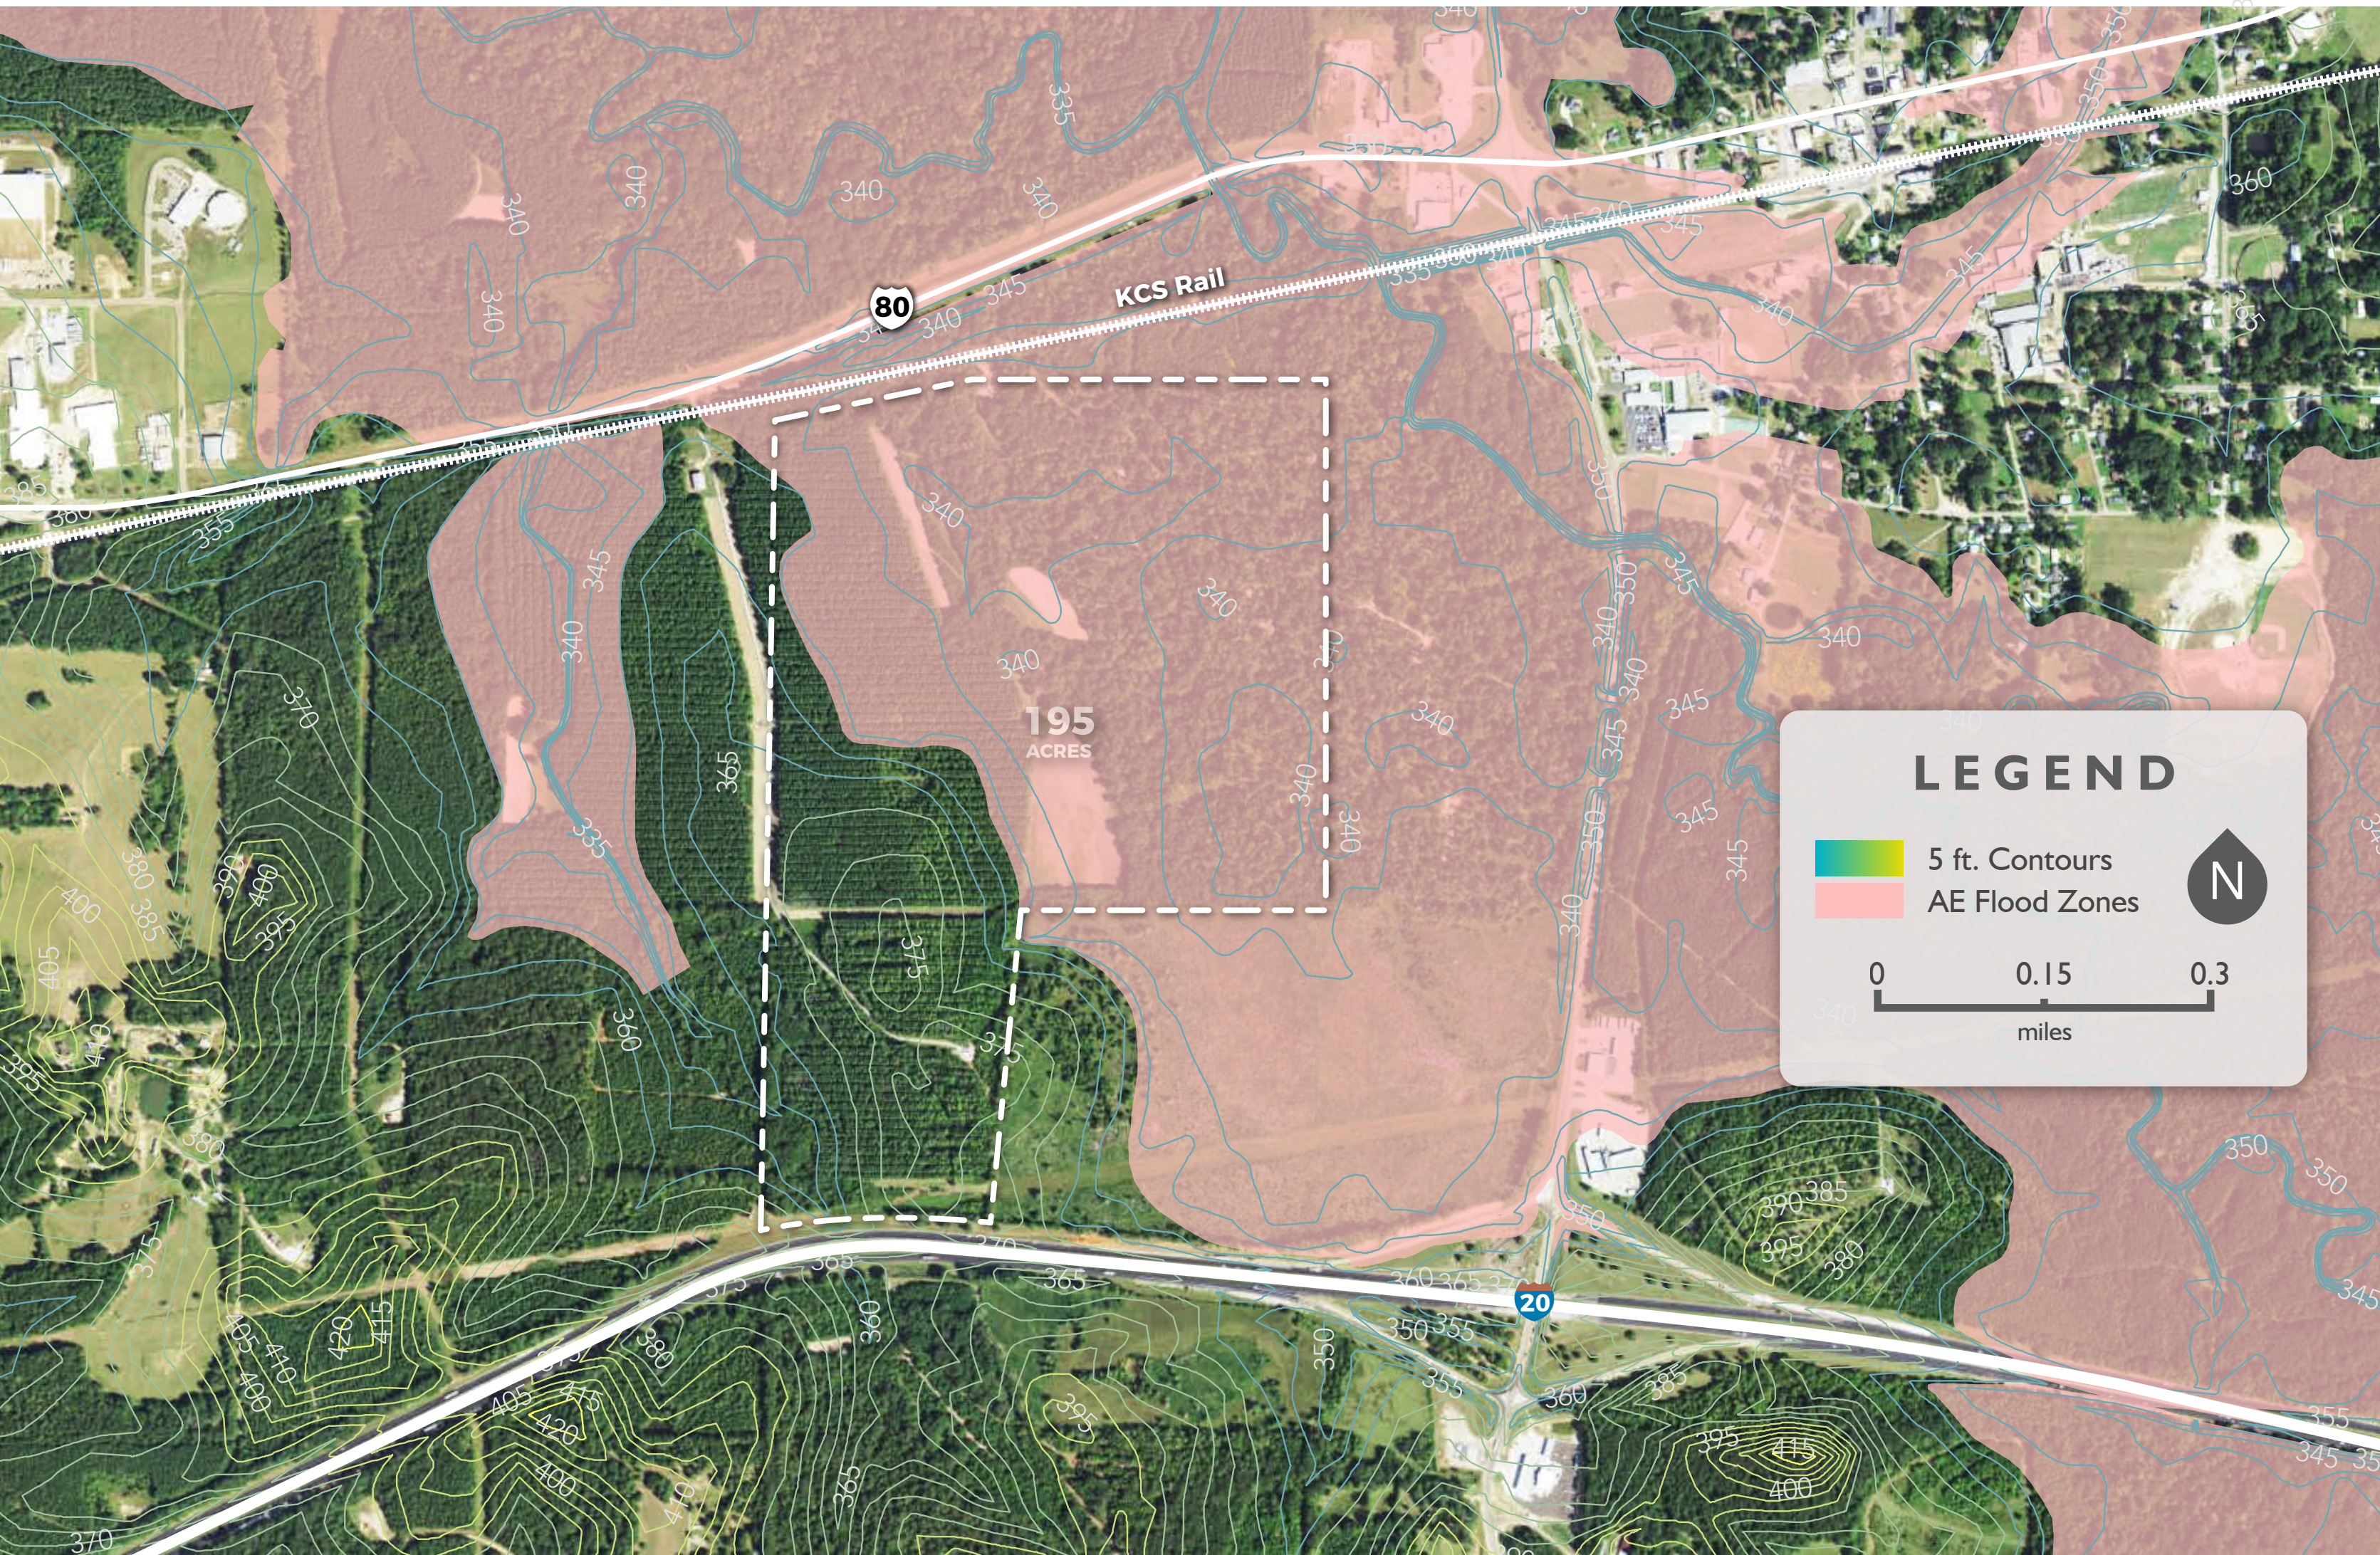

# 43/20 Industrial Site

MS Highway 43 & I-20  
Pelahatchie, Mississippi 39145

**RANKIN**  
FIRST

**LEGEND**

- Roads
- Rail
- Site Boundaries

N

0 0.15 0.3  
miles

# 43/20 Industrial Site

MS Highway 43 & I-20  
Pelahatchie, Mississippi 39145

**LEGEND**

- 5 ft. Contours
- AE Flood Zones

0 0.15 0.3  
miles

N