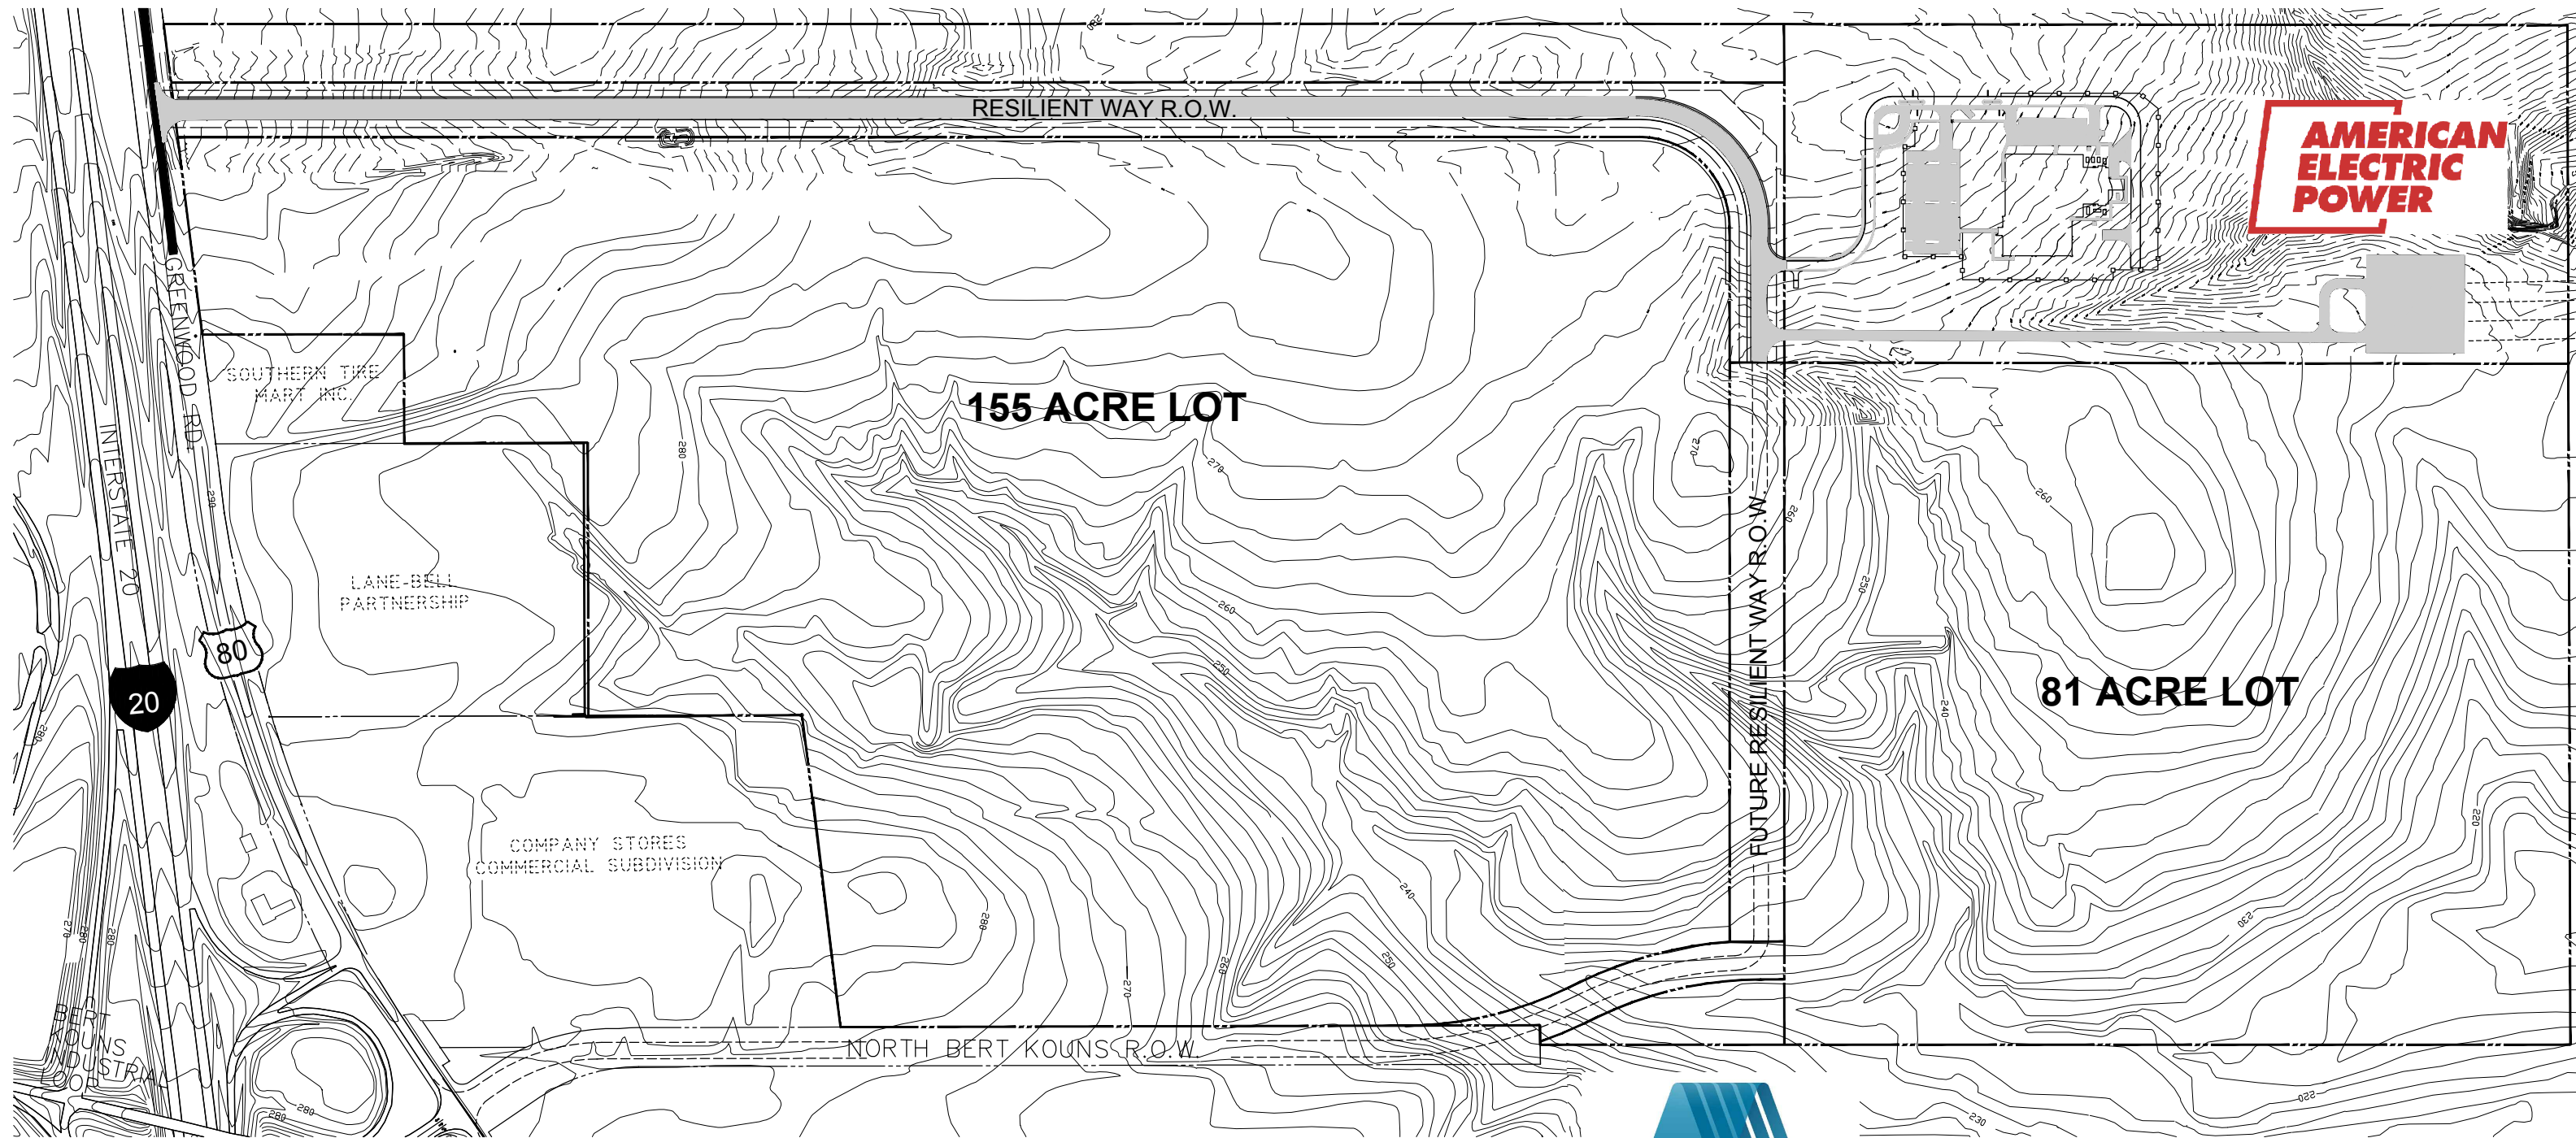

# RESILIENT TECHNOLOGY PARK

**TOPOGRAPHIC MAP**  
**RESILIENT TECHNOLOGY PARK**  
GREENWOOD ROAD  
SHREVEPORT, LOUISIANA