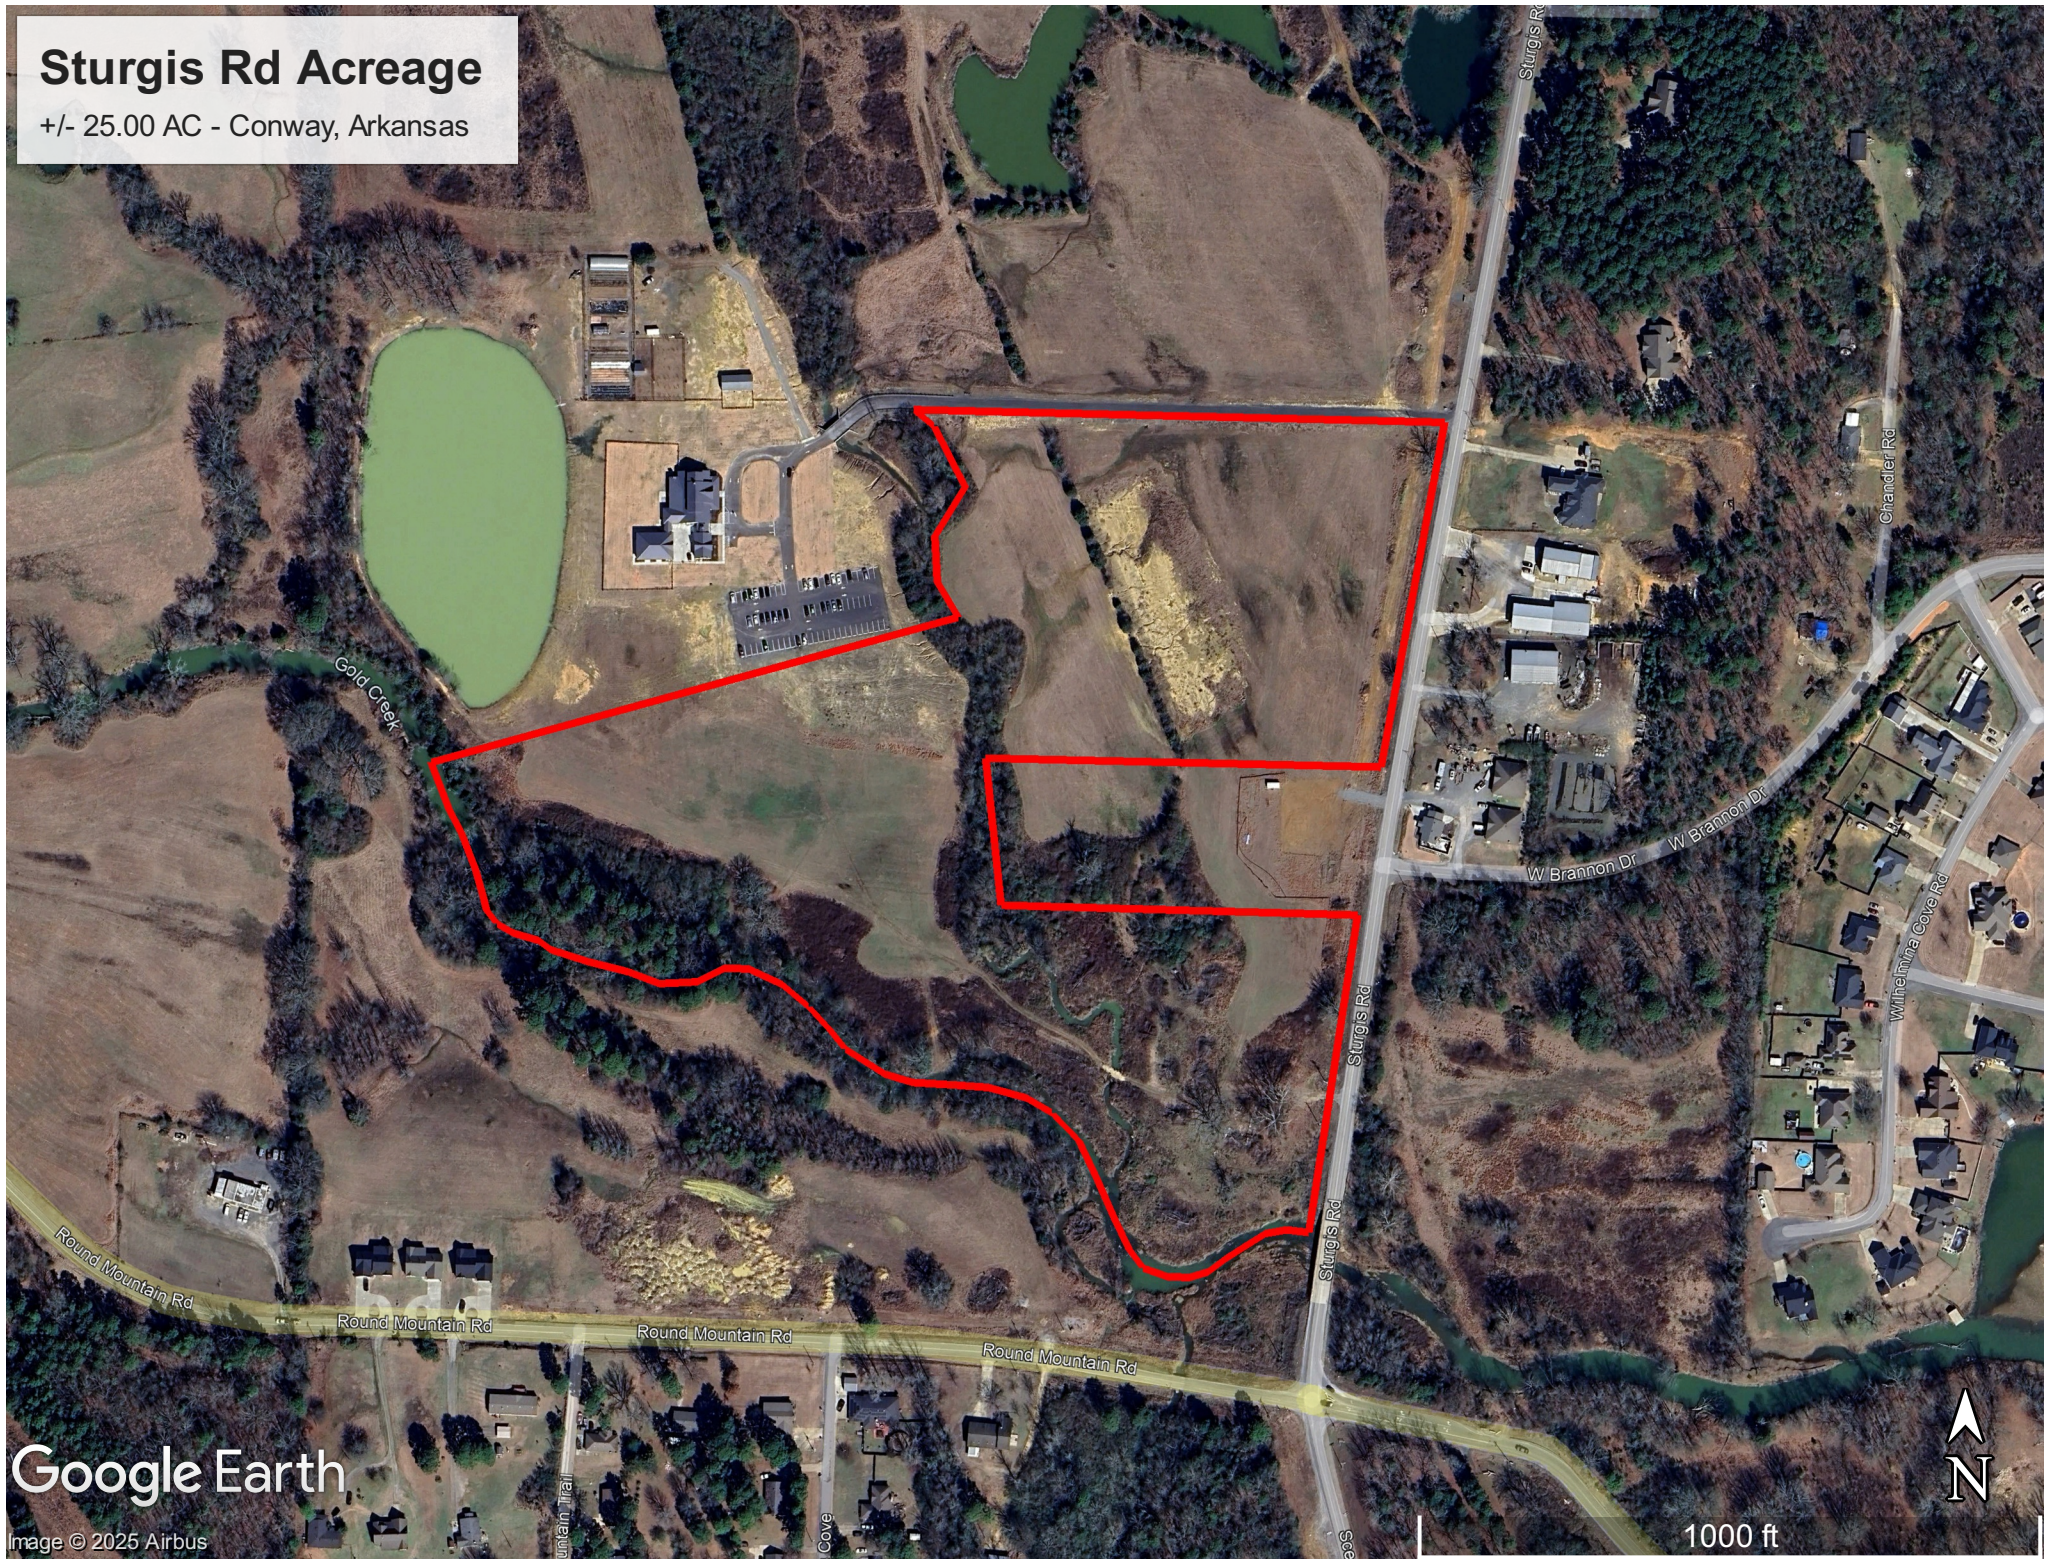

# Sturgis Rd Acreage

+/- 25.00 AC - Conway, Arkansas

Google Earth

Image © 2025 Airbus

1000 ft