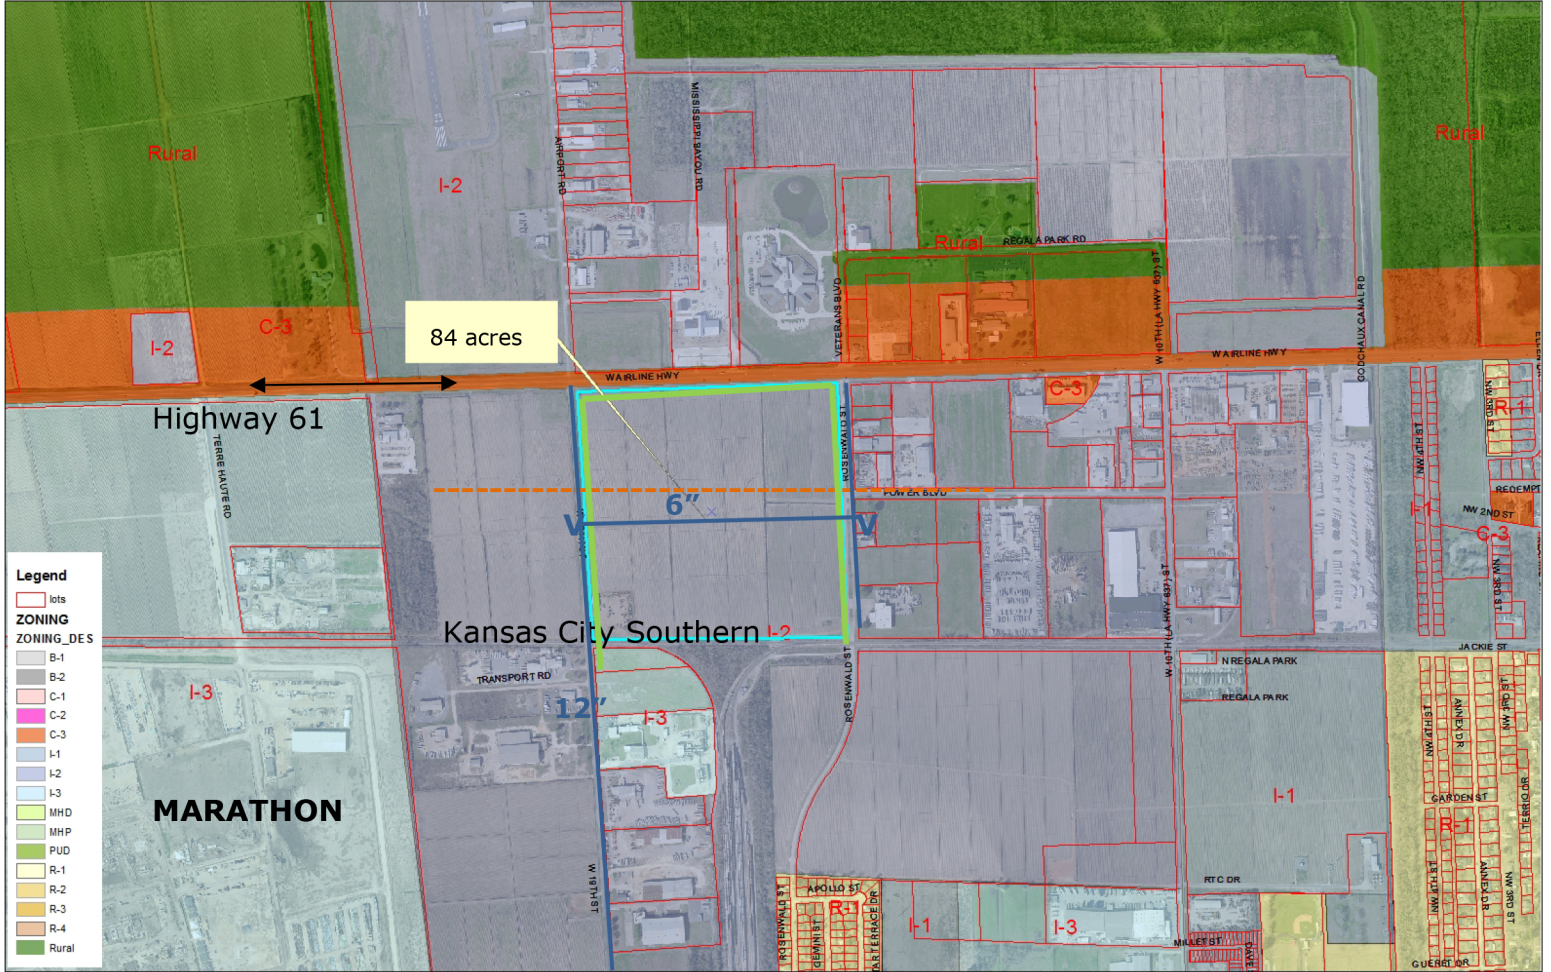

SITE MAP

4121 West Airline Highway (Highway 61)

- 12" sewer lines
- 12' & 6" water lines
- Entergy power lines
- V Valve