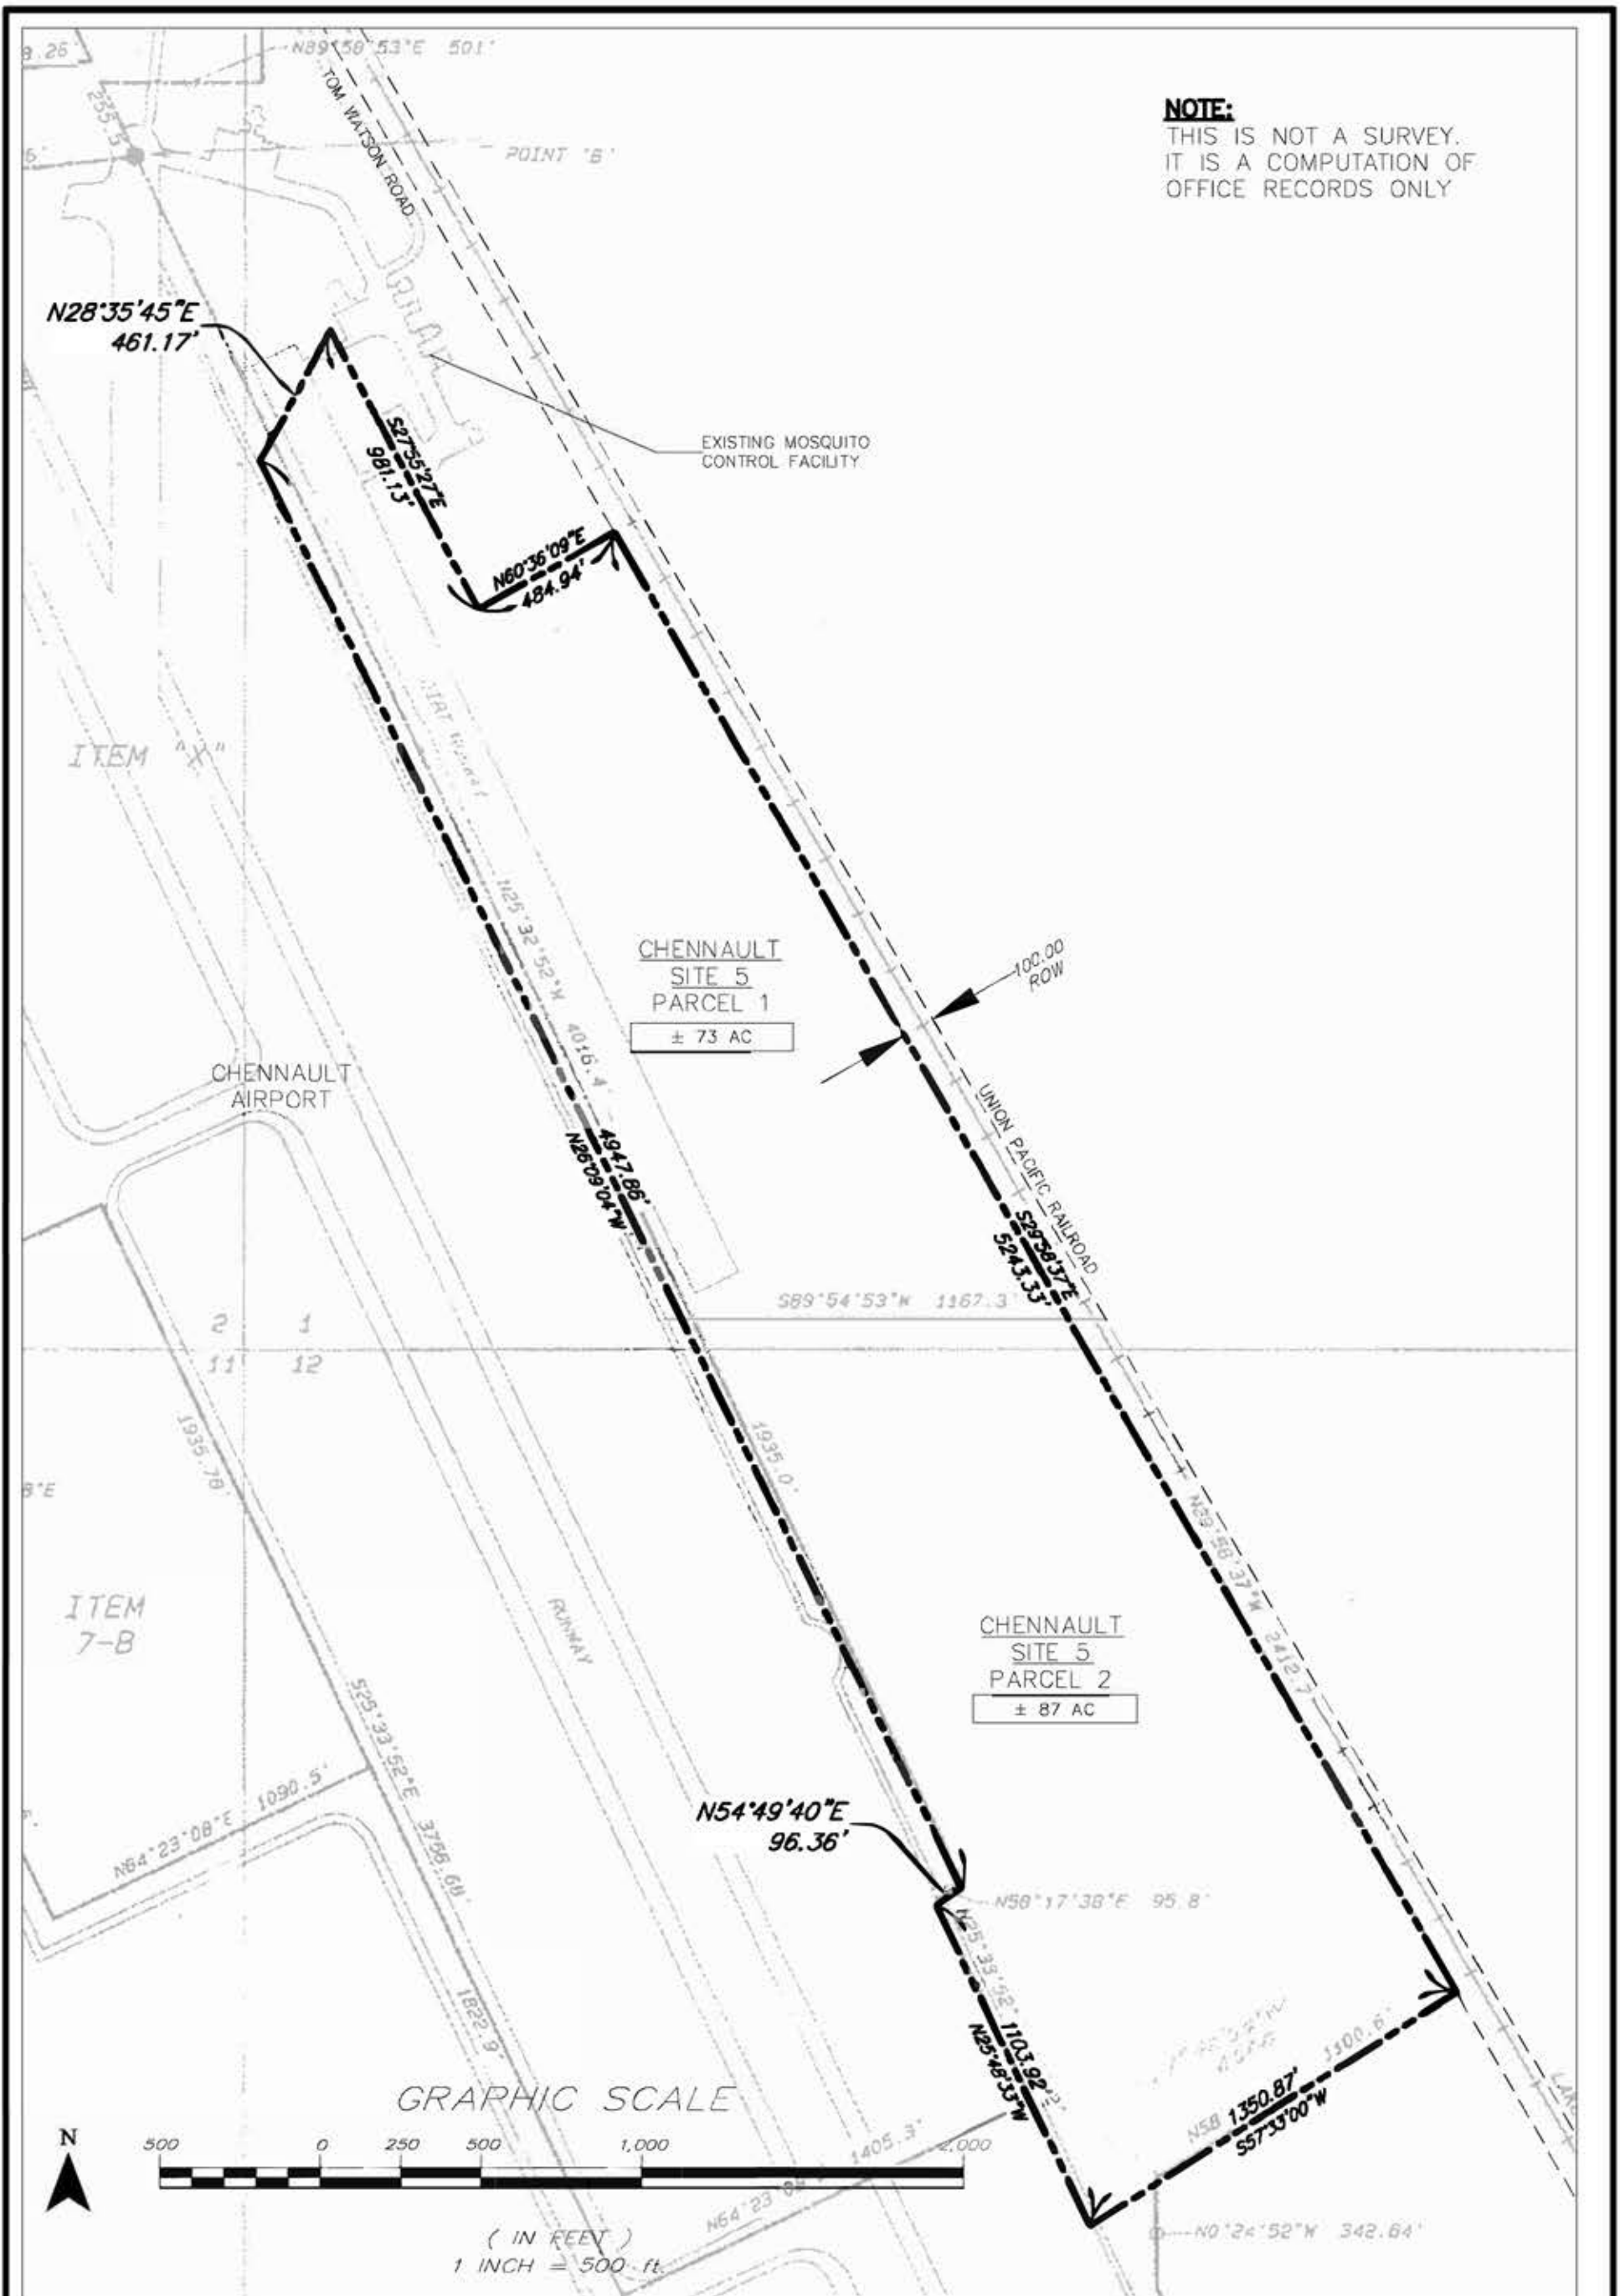

**NOTE:**

THIS IS NOT A SURVEY.  
IT IS A COMPUTATION OF  
OFFICE RECORDS ONLY

EXHIBIT

D

CHENNAULT SITE 5  
LAKE CHARLES, LA  
BOUNDARY MAP

**SJB GROUP, LLC**

QUALITY BY DESIGN  
P.O. BOX 1751 • BATON ROUGE, LA 70821 • (225) 769-3400 • FAX (225) 769-3596