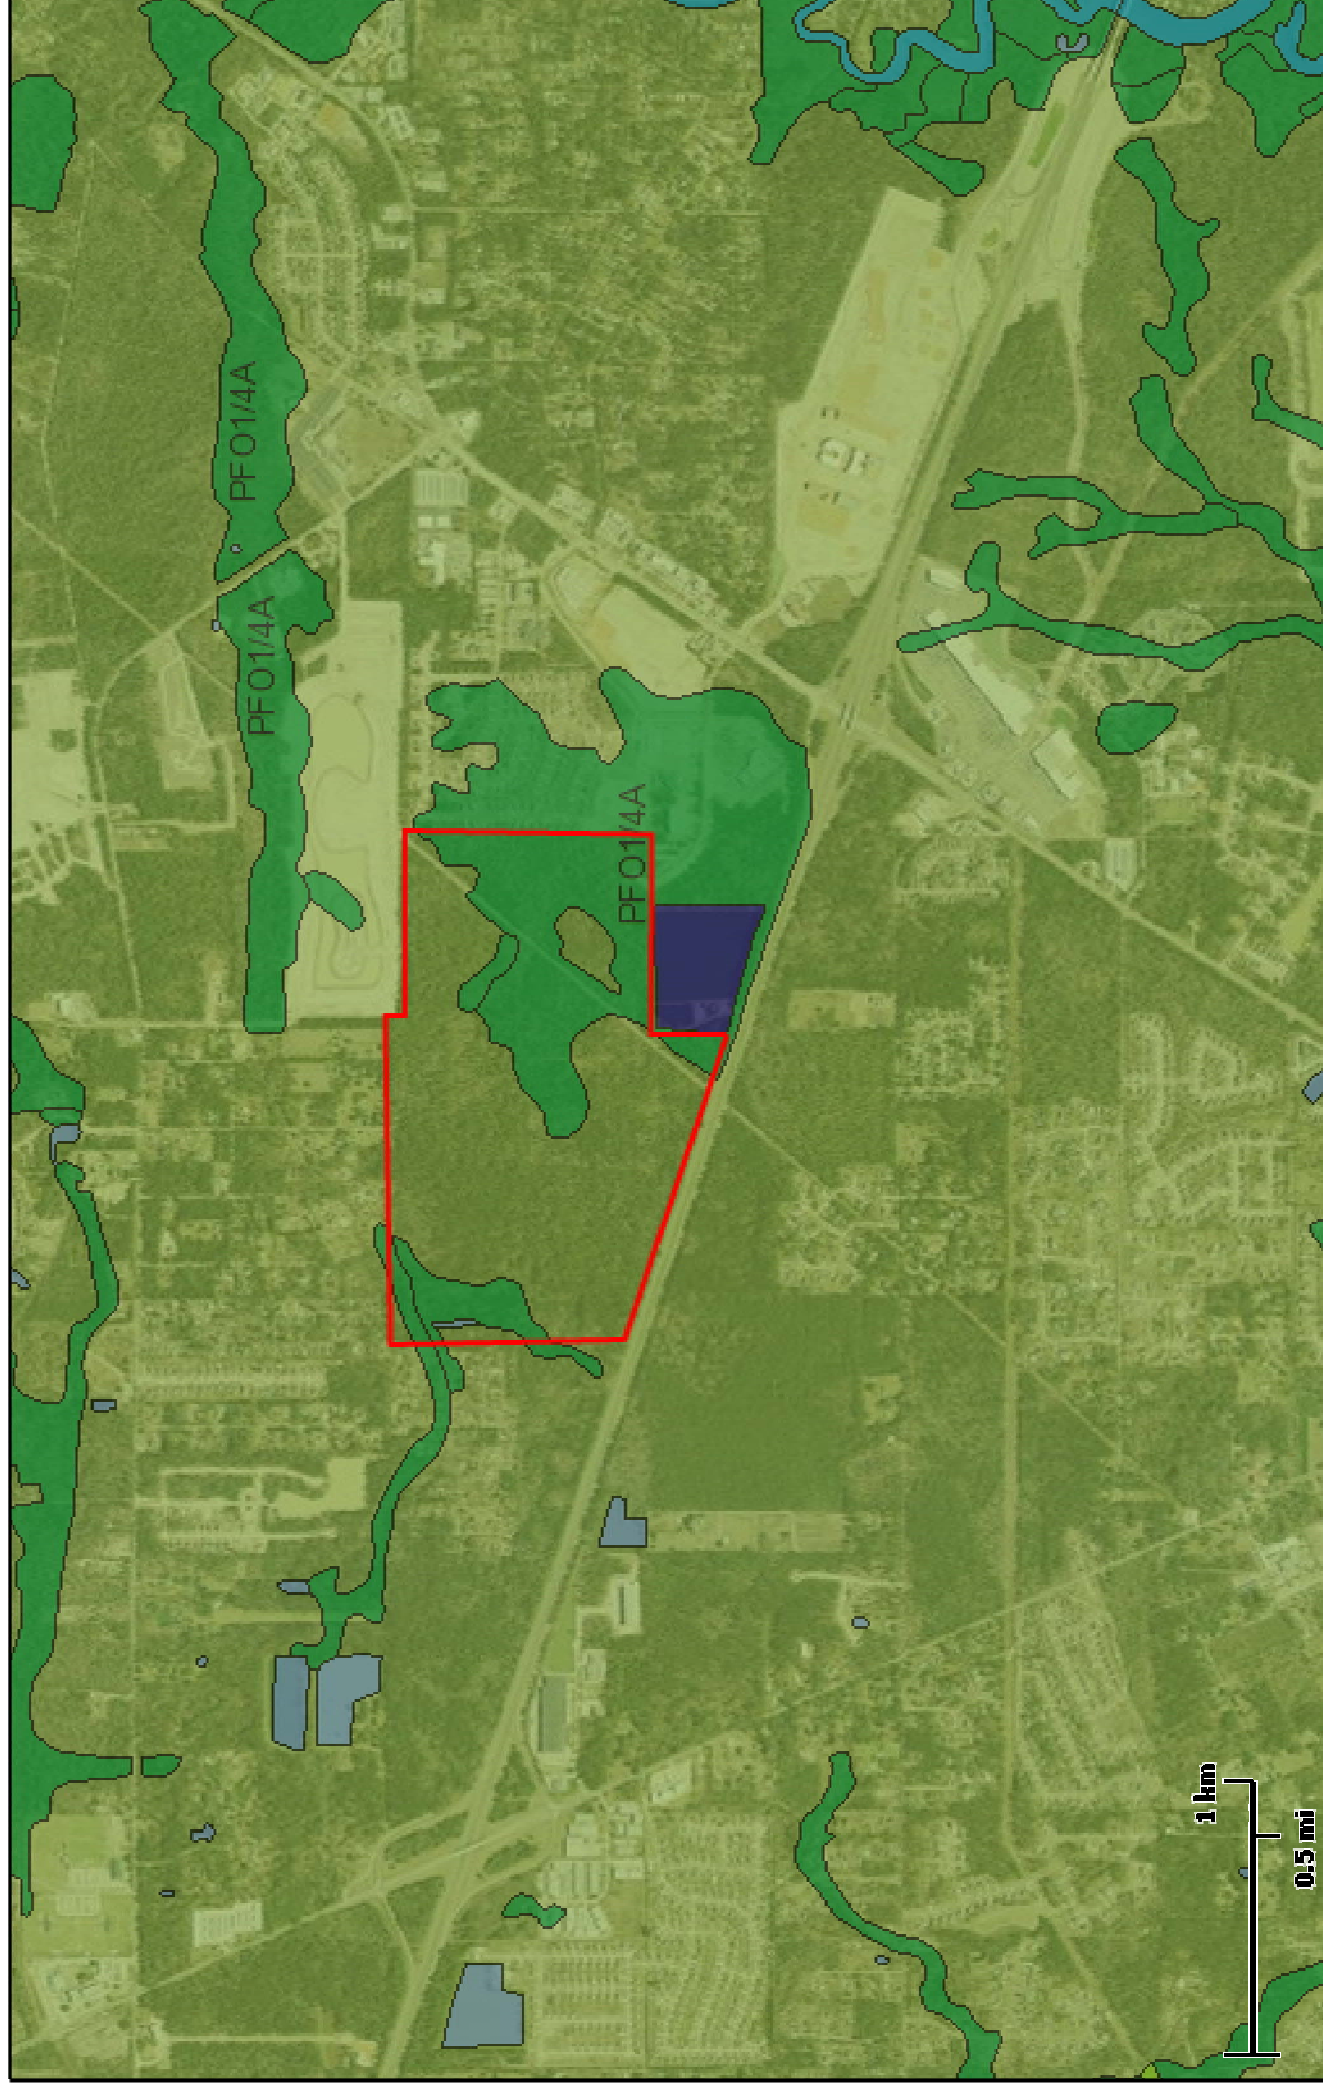

EXHIBIT 15 - National Wetlands Inventory Map

U.S. Fish and Wildlife Service

National Wetlands Inventory

Nord du Lac

Jul 18, 2011

Wetlands

- Freshwater Emergent
- Freshwater Forested/Shrub
- Estuarine and Marine Deepwater
- Estuarine and Marine
- Freshwater Pond
- Lake
- Riverine
- Other

Status

- Digital
- Scan
- Non-Digital
- No Data

Nord du Lac