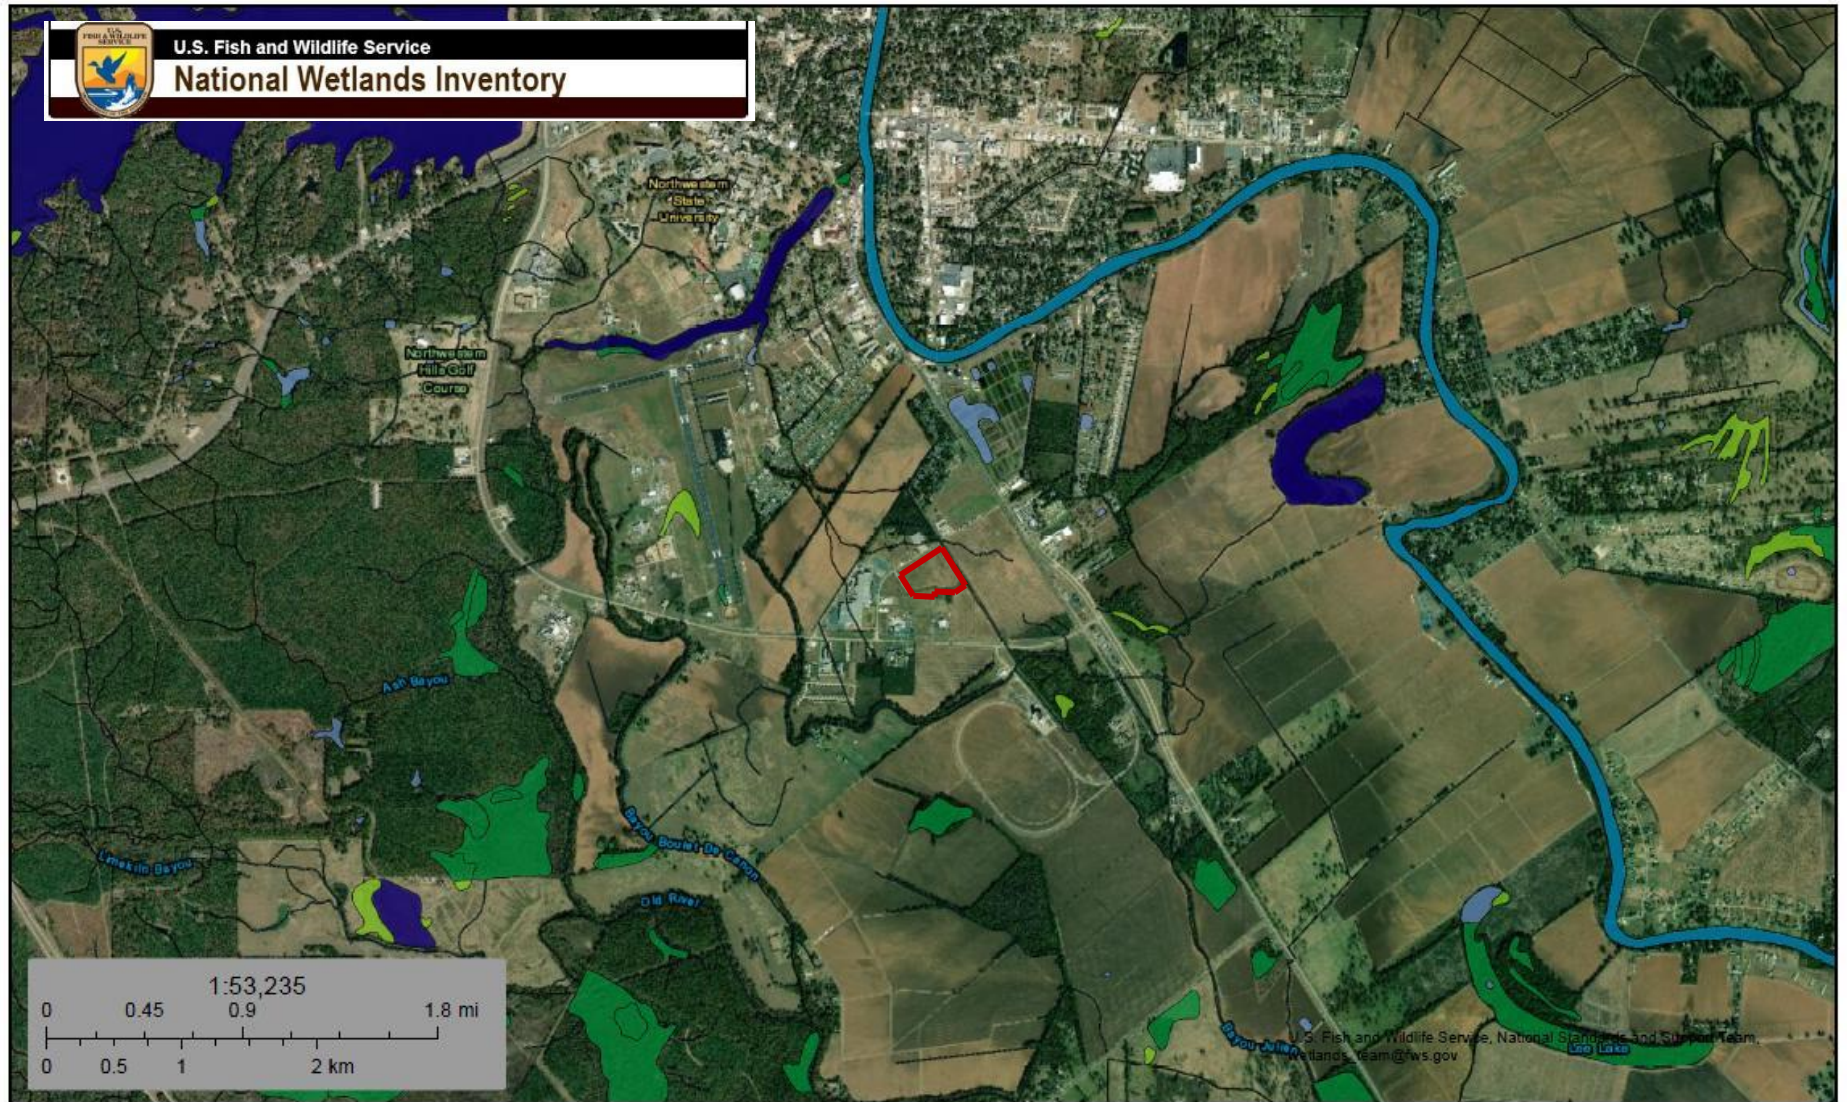

Wetlands Map

City of Natchitoches

Wetlands Map

Natchitoches Business Park II

July 9, 2019

Wetlands

- | | | |
|--|---|---|
| <ul style="list-style-type: none"> Estuarine and Marine Deepwater Estuarine and Marine Wetland | <ul style="list-style-type: none"> Freshwater Emergent Wetland Freshwater Forested/Shrub Wetland Freshwater Pond | <ul style="list-style-type: none"> Lake Other Riverine |
|--|---|---|

This map is for general reference only. The US Fish and Wildlife Service is not responsible for the accuracy or currentness of the base data shown on this map. All wetlands related data should be used in accordance with the layer metadata found on the Wetlands Mapper web site.

Wetlands Map

Natchitoches Business Park II

July 9, 2019

Wetlands

- Estuarine and Marine Deepwater
- Estuarine and Marine Wetland

- Freshwater Emergent Wetland
- Freshwater Forested/Shrub Wetland
- Freshwater Pond

- Lake
- Other
- Riverine

This map is for general reference only. The US Fish and Wildlife Service is not responsible for the accuracy or currentness of the base data shown on this map. All wetlands related data should be used in accordance with the layer metadata found on the Wetlands Mapper web site.