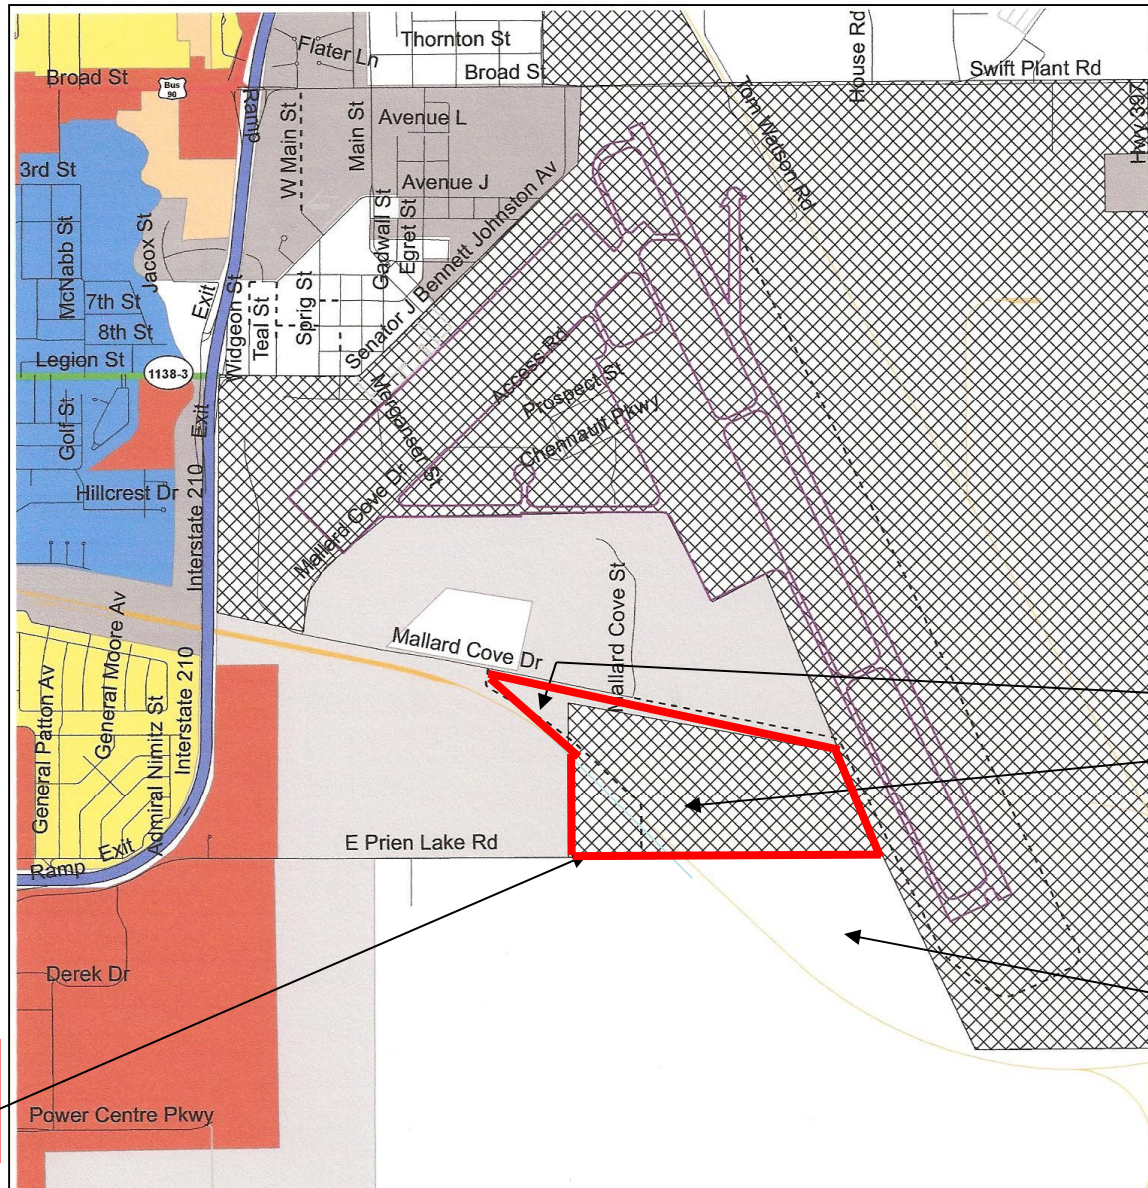

# Exhibit J2: Property Zoning Map Chennault Site 2-2A

**City of Lake Charles Zoning**

- Mixed Use
- Industrial

**Calcasieu Parish Zoning**

- Industrial

**Chennault  
Site 2-2A**