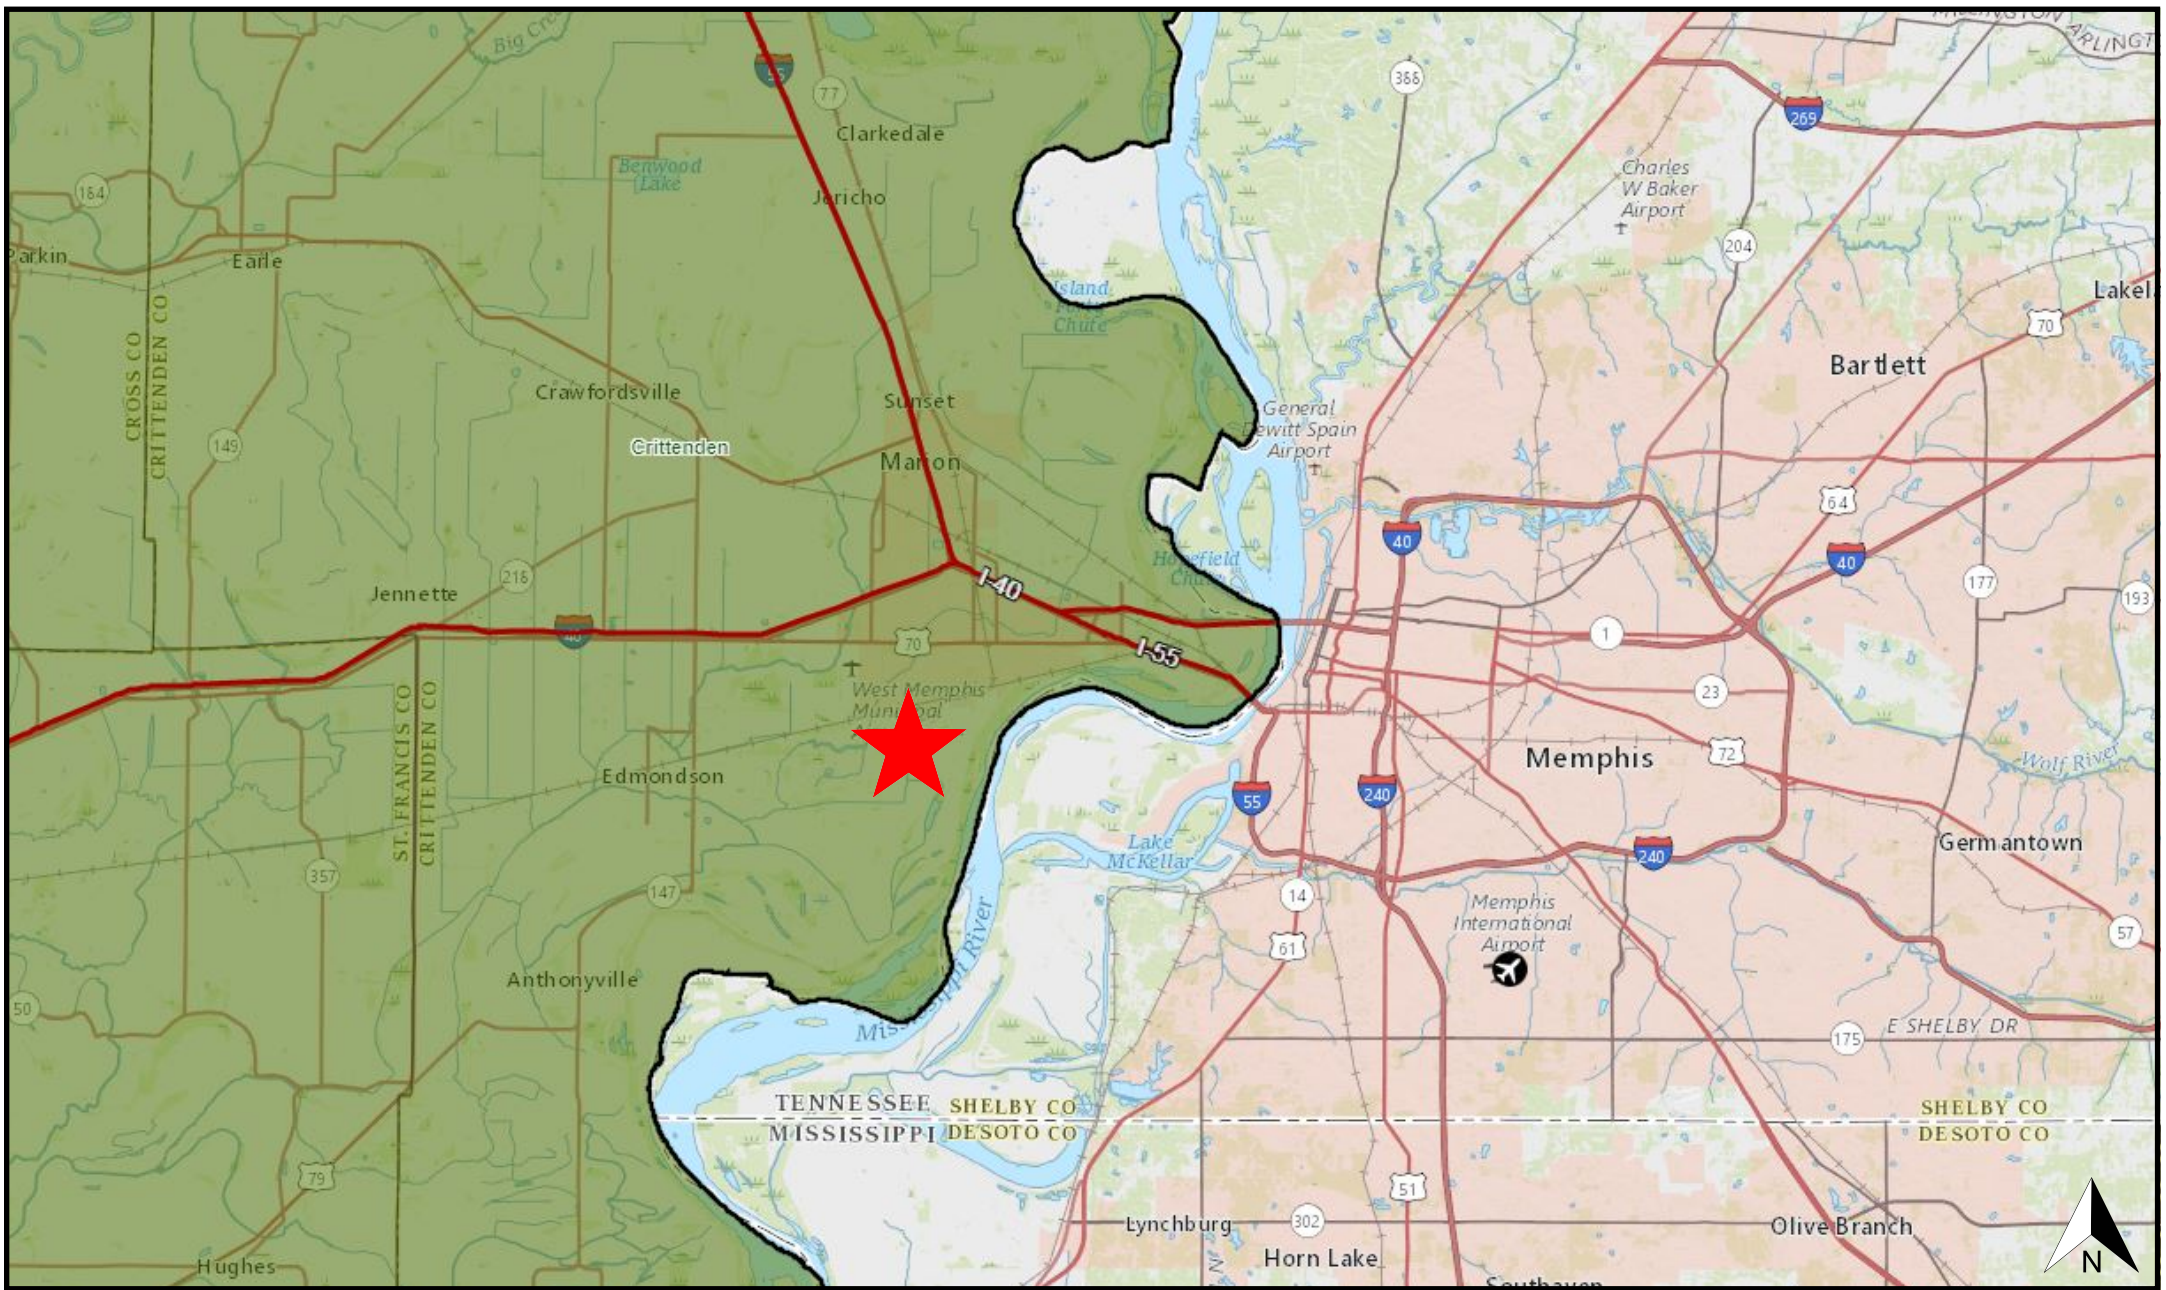

US Airport Map

TURN TO
WEST MEMPHIS
AR K A N S A S

Created 12/20/2017 by : Mallory Darby, Project Manager, City of West Memphis

Approximate Site Location

Sources: Esri, HERE, DeLorme, USGS, Intermap, INCREMENT P, NRCan, Esri Japan, METI, Esri China (Hong Kong), Esri Korea, Esri (Thailand), MapmyIndia, NGCC, © OpenStreetMap contributors, and the GIS User Community