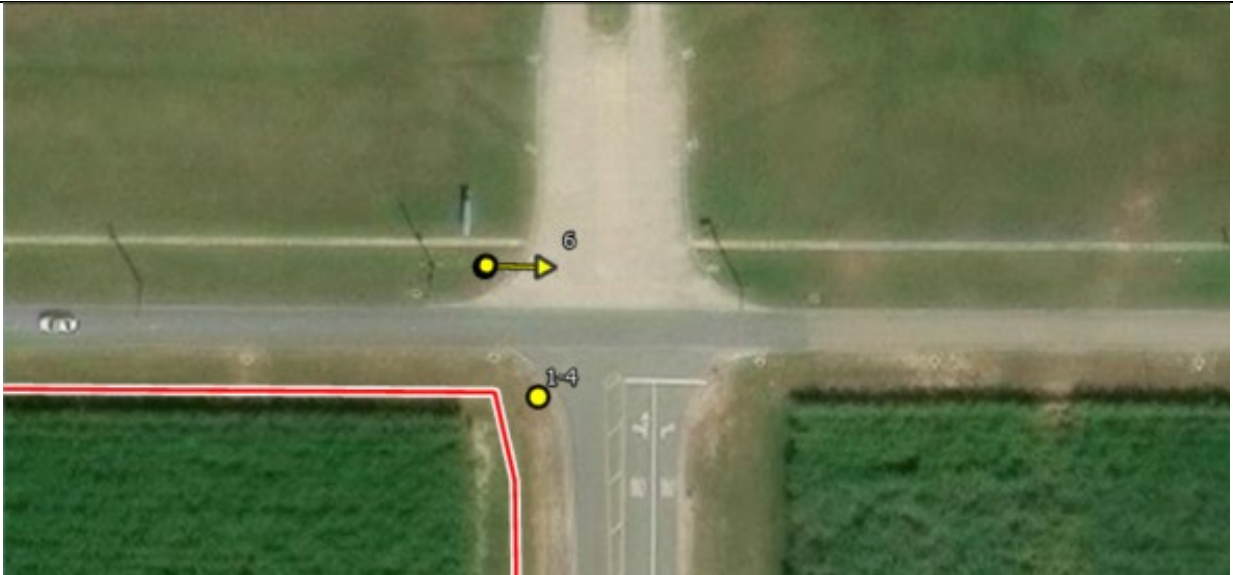

Exhibit R. Chemin 1 Site Field Visit Photo Index

Chemin 1 Site Field Visit

Site Exhibit for
Chemin 1 Site
Lafayette Parish, LA

One Acadiana

Legend

- Site Boundary (±19.07 Ac.)
- Photo Points

Date: 2/12/2026
Project Number: 214135
Drawn By: CFO
Checked By: EEB

- General Notes:**
1. The information presented herein is for planning purposes only. Further detailed due diligence MUST be completed prior to making decisions regarding the site.
 2. No attempt has been made by CSRS, Inc. to verify site boundary, title, actual legal ownership, deed restrictions, servitudes, easements, or other burdens on the property, other than that furnished by the client or his representative.
 3. Transportation data from 2023 TIGER datasets via U.S. Census Bureau at <https://www.census.gov/geographies/mapping-files/time-series/geo/tiger-line-file.html>.
 4. Aerial imagery is compiled from multiple different sources to create one cohesive image and may not reflect current ground conditions.

Photo Index: 1

Photo Index: 2

Photo Index: 3

Photo Index: 4

Photo Index: 5

Photo Index: 6

Photo Index: 7

Photo Index: 8