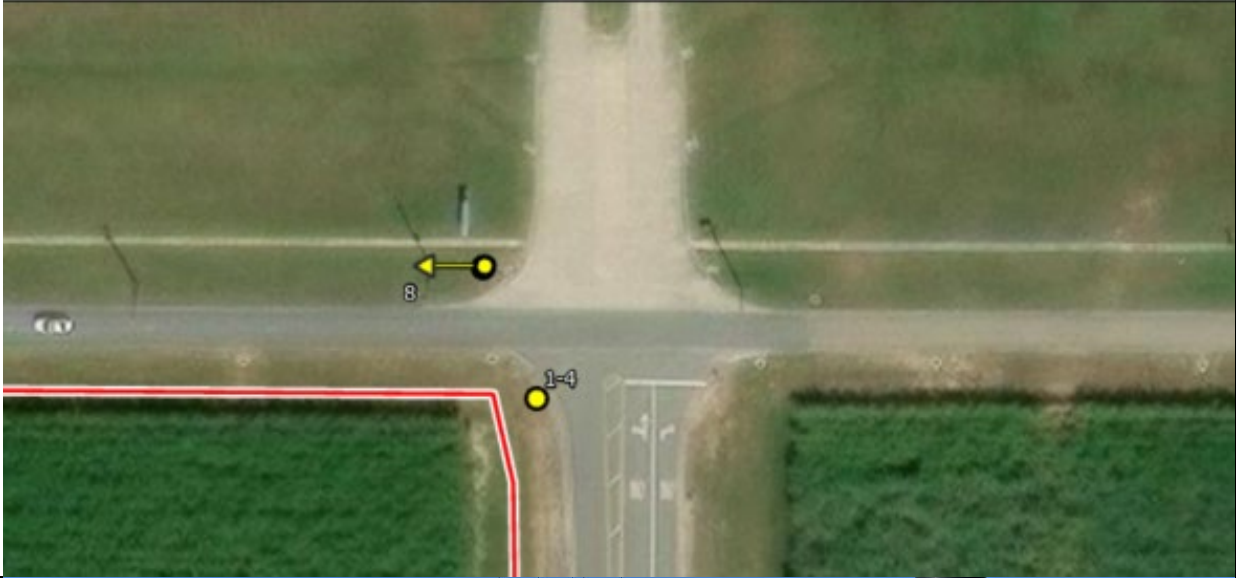

Exhibit R. Chemin 1 Site Field Visit Photo Index

Chemin 1 Site Field Visit

Site Exhibit for
Chemin 1 Site
Lafayette Parish, LA

One Acadiana

Legend

- Site Boundary (±19.07 Ac.)
- Photo Points

Date: 2/12/2026
Project Number: 214135
Drawn By: CFO
Checked By: EEB

- General Notes:**
1. The information presented herein is for planning purposes only. Further detailed due diligence MUST be completed prior to making decisions regarding the site.
 2. No attempt has been made by CSRS, Inc. to verify site boundary, title, actual legal ownership, deed restrictions, servitudes, easements, or other burdens on the property, other than that furnished by the client or his representative.
 3. Transportation data from 2023 TIGER datasets via U.S. Census Bureau at <https://www.census.gov/geographies/mapping-files/time-series/geo/tiger-line-file.html>.
 4. Aerial imagery is compiled from multiple different sources to create one cohesive image and may not reflect current ground conditions.

Photo Index: 1

Photo Index: 2

Photo Index: 3

Photo Index: 4

Photo Index: 5

Photo Index: 6

Photo Index: 7

Photo Index: 8