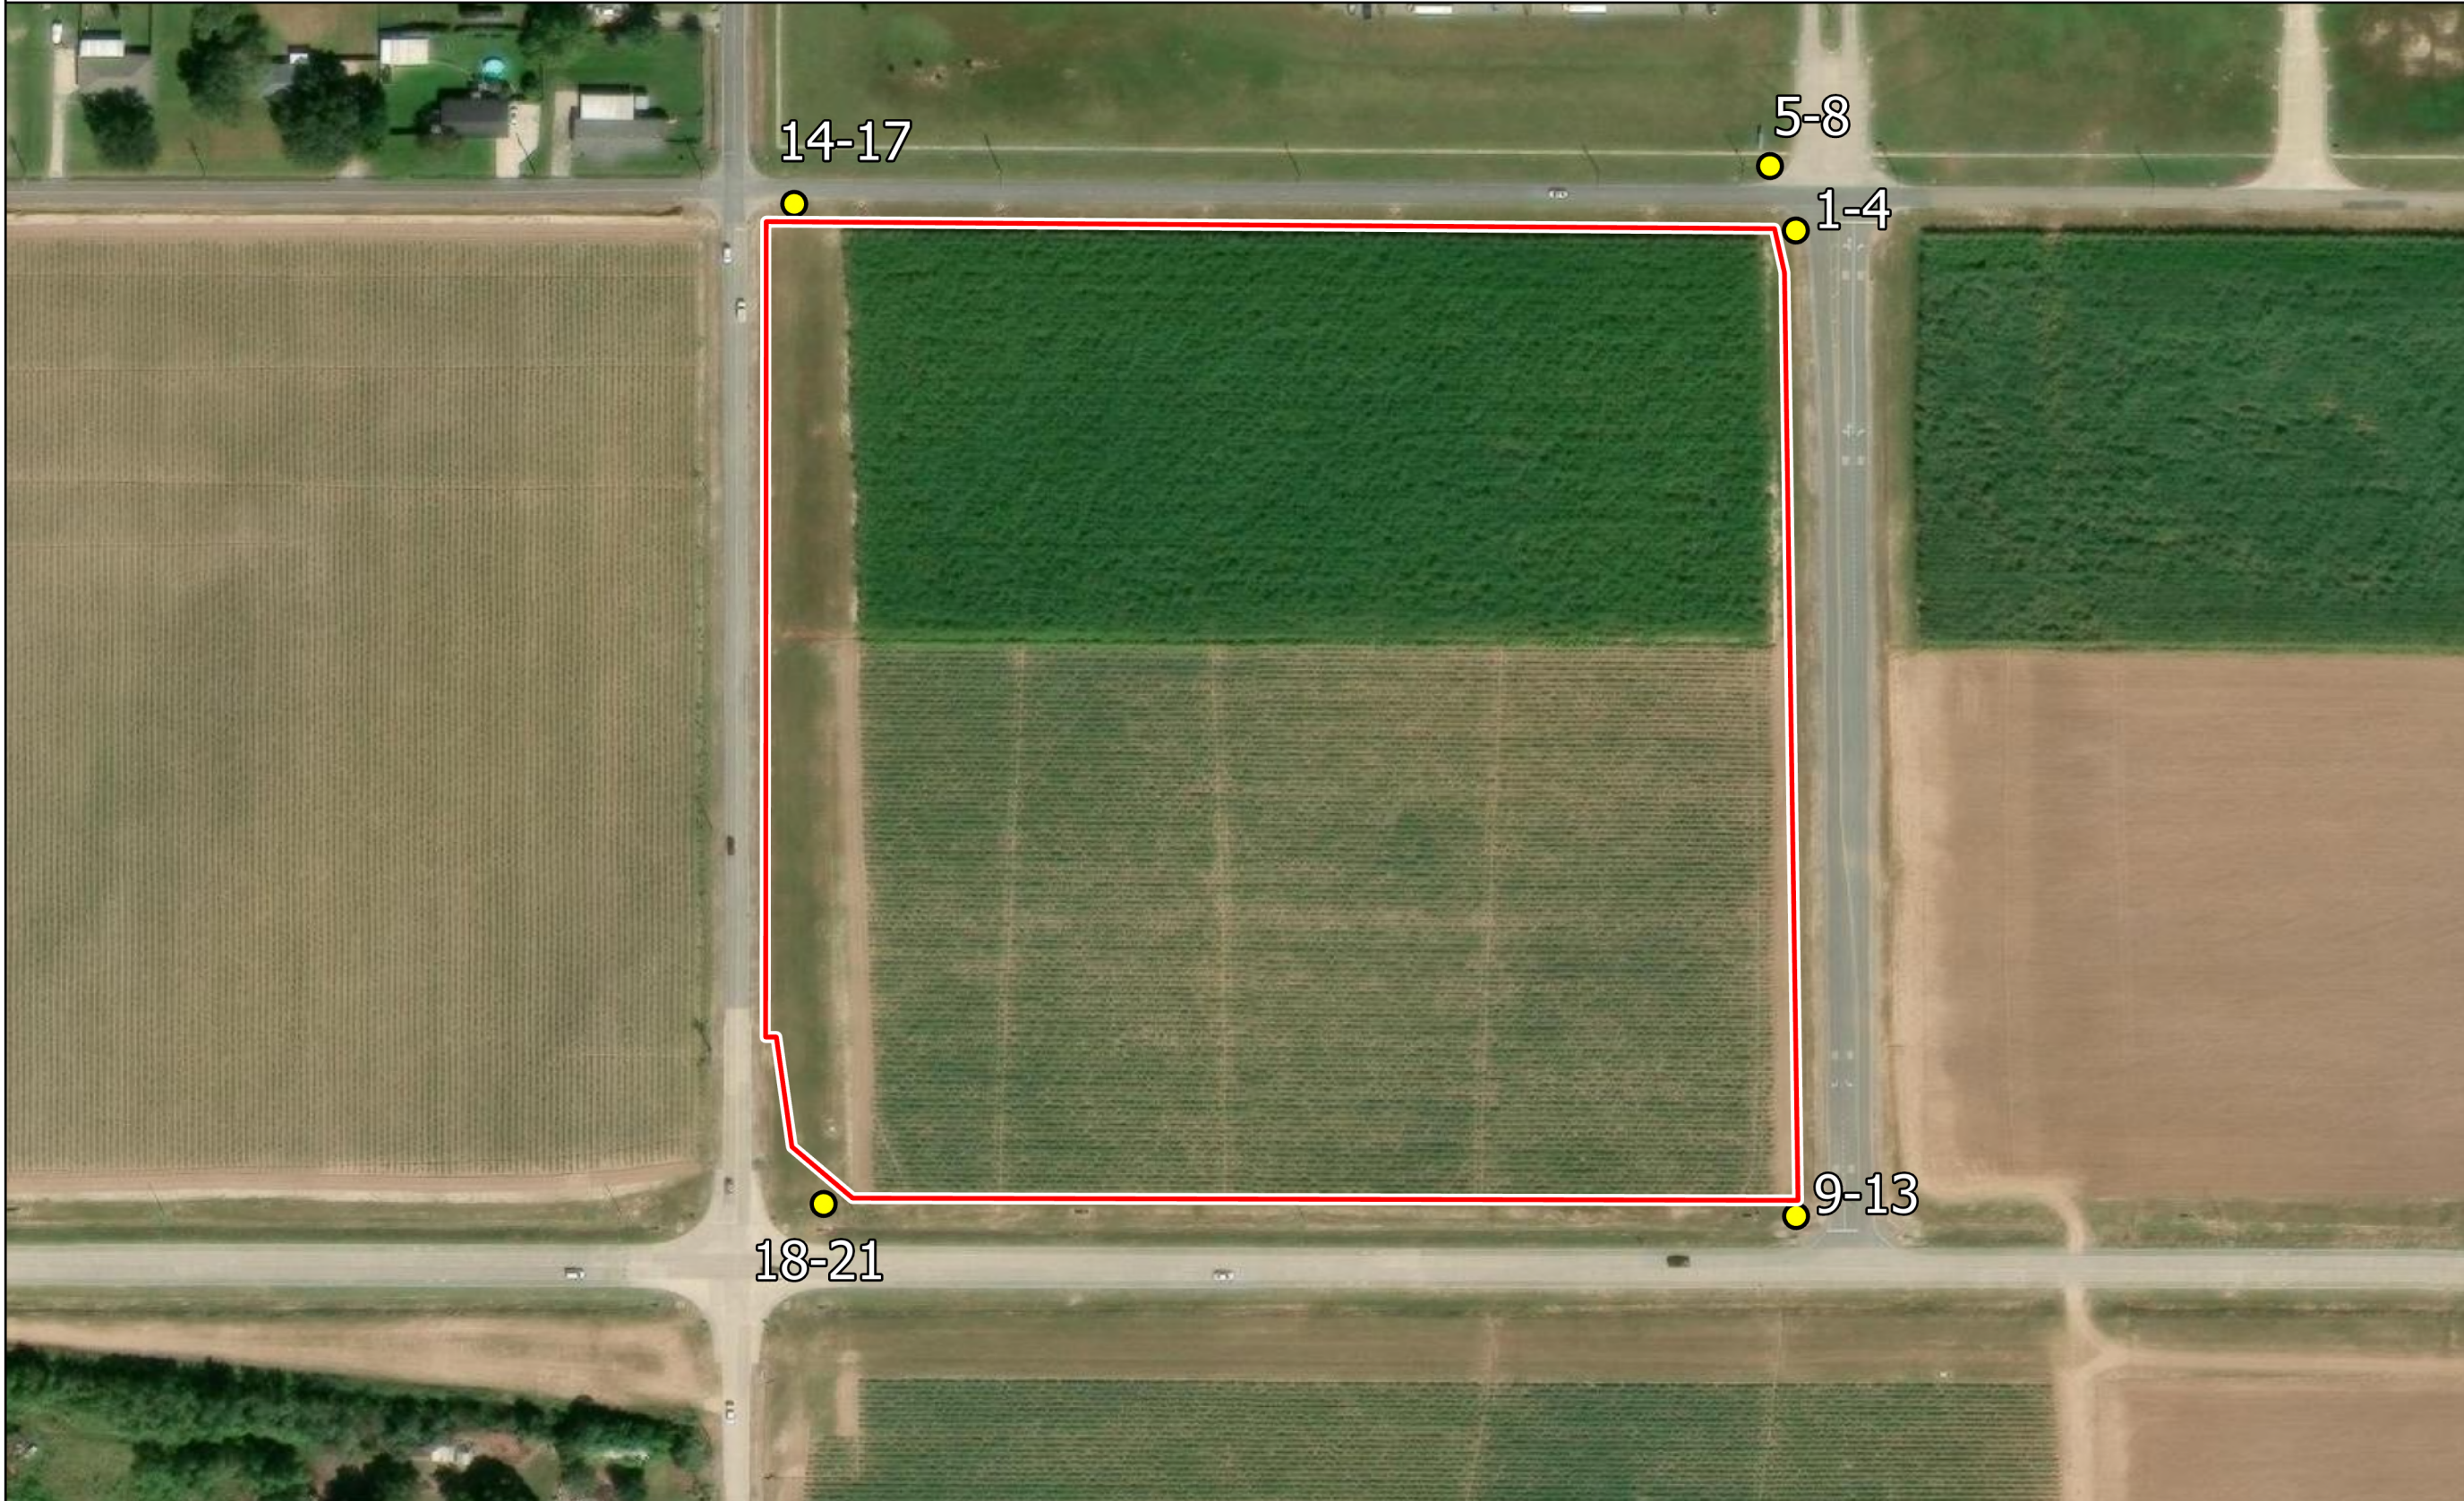

Exhibit R. Chemin 1 Site Field Visit Photo Index

Chemin 1 Site Field Visit

Site Exhibit for
Chemin 1 Site
Lafayette Parish, LA

One Acadiana

Legend

- Site Boundary (±19.07 Ac.)
- Photo Points

Date: 2/12/2026
Project Number: 214135
Drawn By: CFO
Checked By: EEB

- General Notes:**
1. The information presented herein is for planning purposes only. Further detailed due diligence MUST be completed prior to making decisions regarding the site.
 2. No attempt has been made by CSRS, Inc. to verify site boundary, title, actual legal ownership, deed restrictions, servitudes, easements, or other burdens on the property, other than that furnished by the client or his representative.
 3. Transportation data from 2023 TIGER datasets via U.S. Census Bureau at <https://www.census.gov/geographies/mapping-files/time-series/geo/tiger-line-file.html>.
 4. Aerial imagery is compiled from multiple different sources to create one cohesive image and may not reflect current ground conditions.