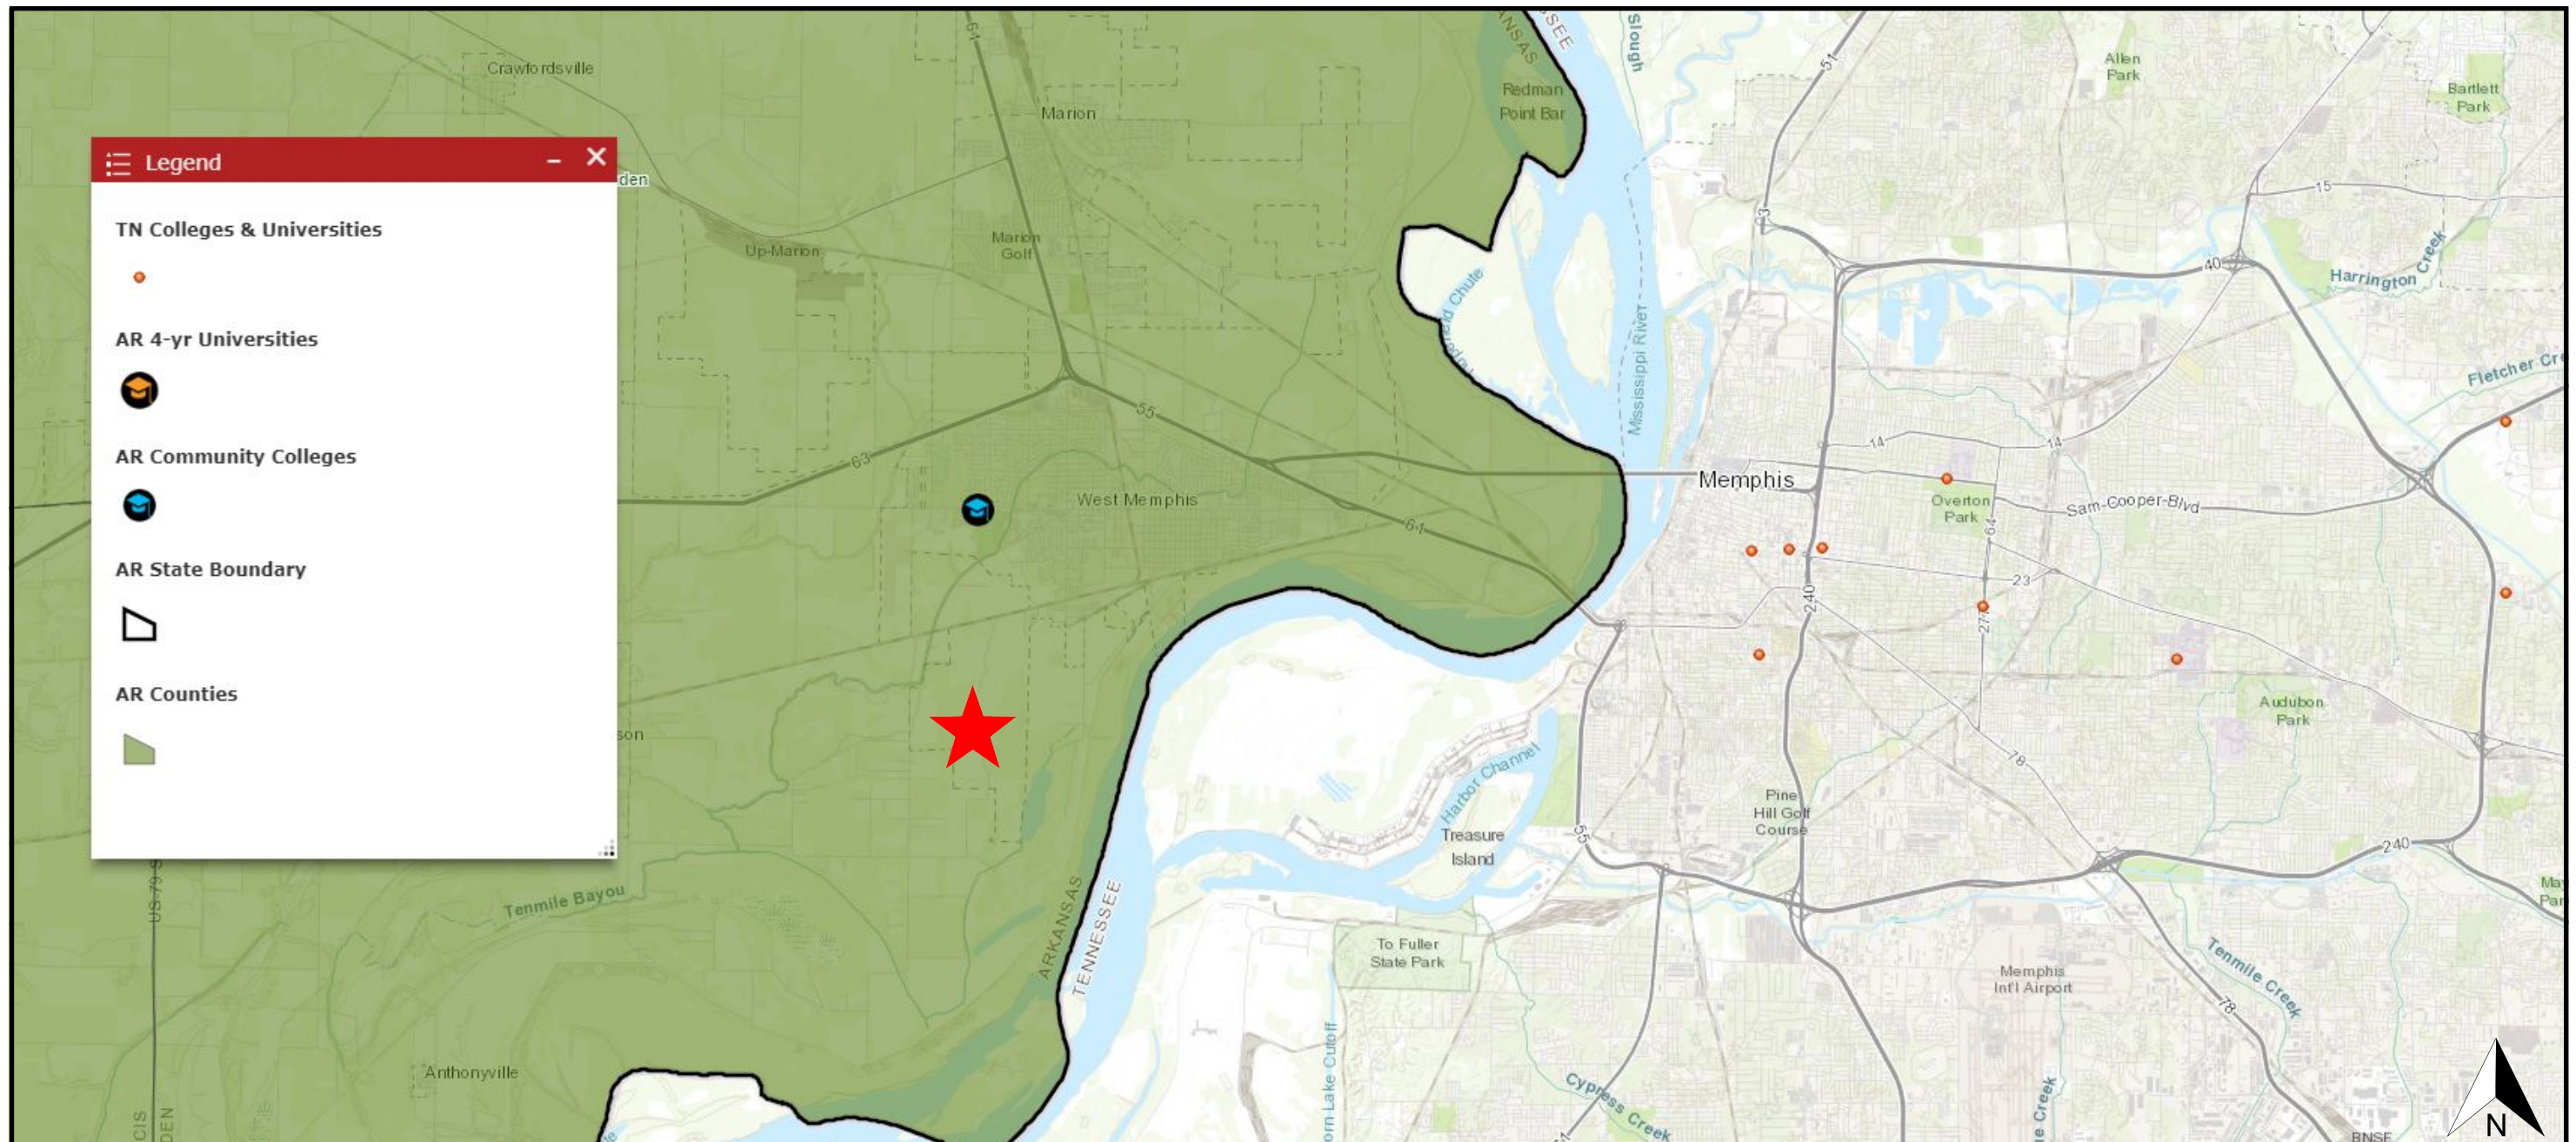

College and University Map

within 30 minute drive time

TURN TO
WEST MEMPHIS
ARKANSAS

Created 12/20/2017 by : Mallory Darby, Project Manager, City of West Memphis

Sources: Esri, HERE, DeLorme, USGS, Intermap, INCREMENT P, NRCan, Esri Japan, METI, Esri China (Hong Kong), Esri Korea, Esri (Thailand), MapmyIndia, NGCC, © OpenStreetMap contributors, and the GIS User Community

Approximate Site Location