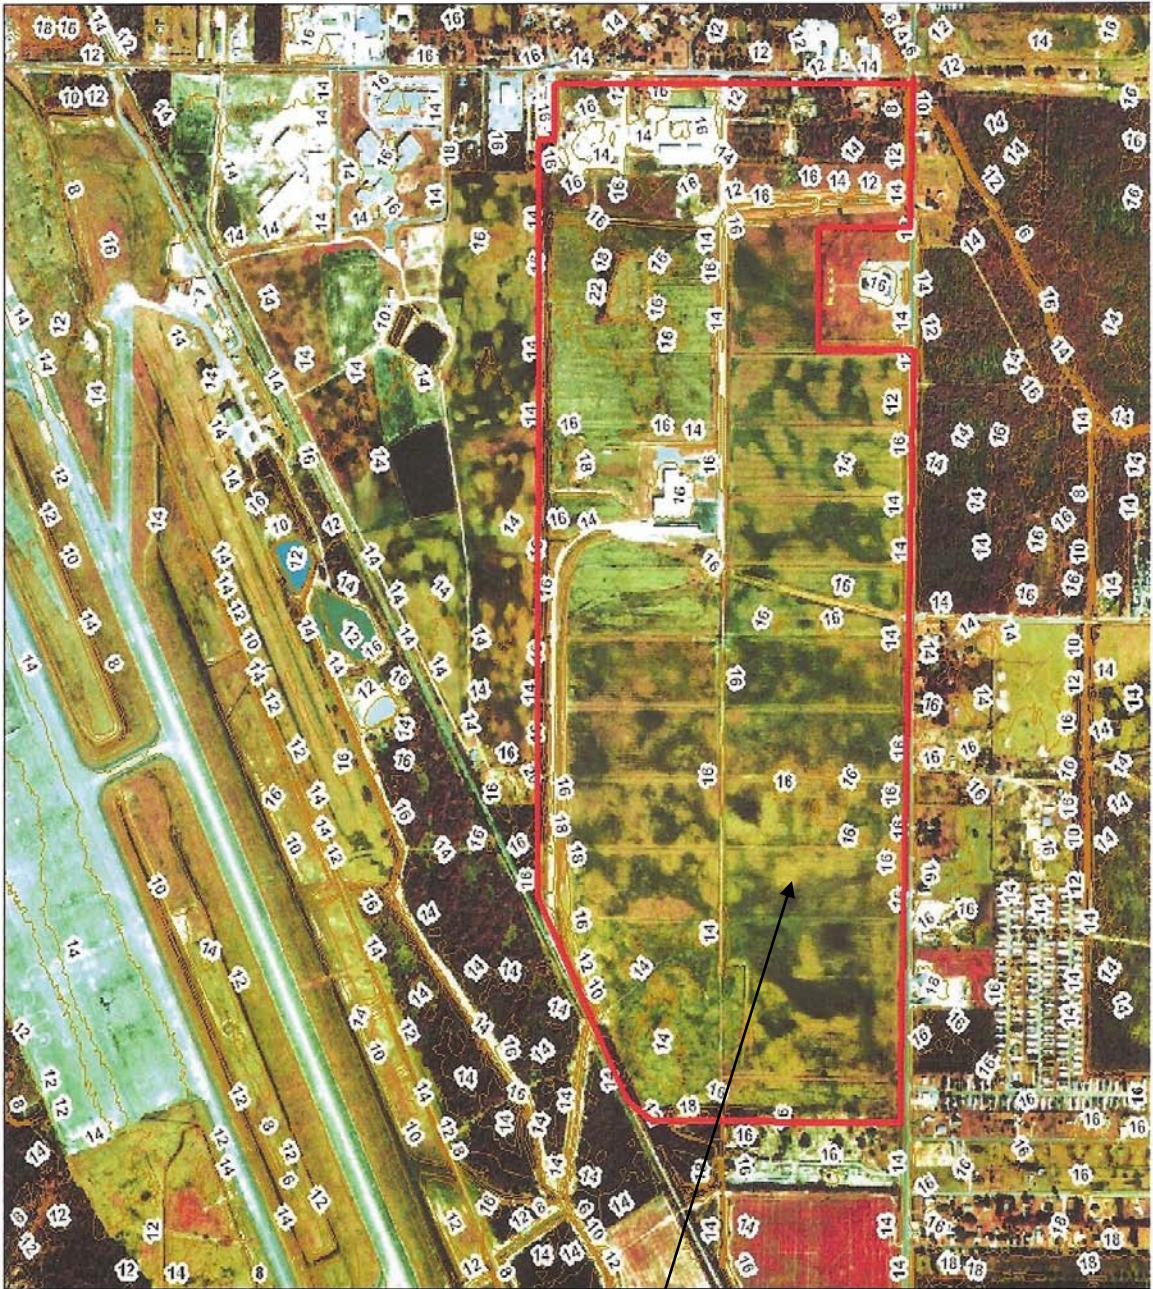

Exhibit F: Topographical Map Industrial Park East

Industrial Park East

0 600 1,200 2,400 Feet

1:12,000