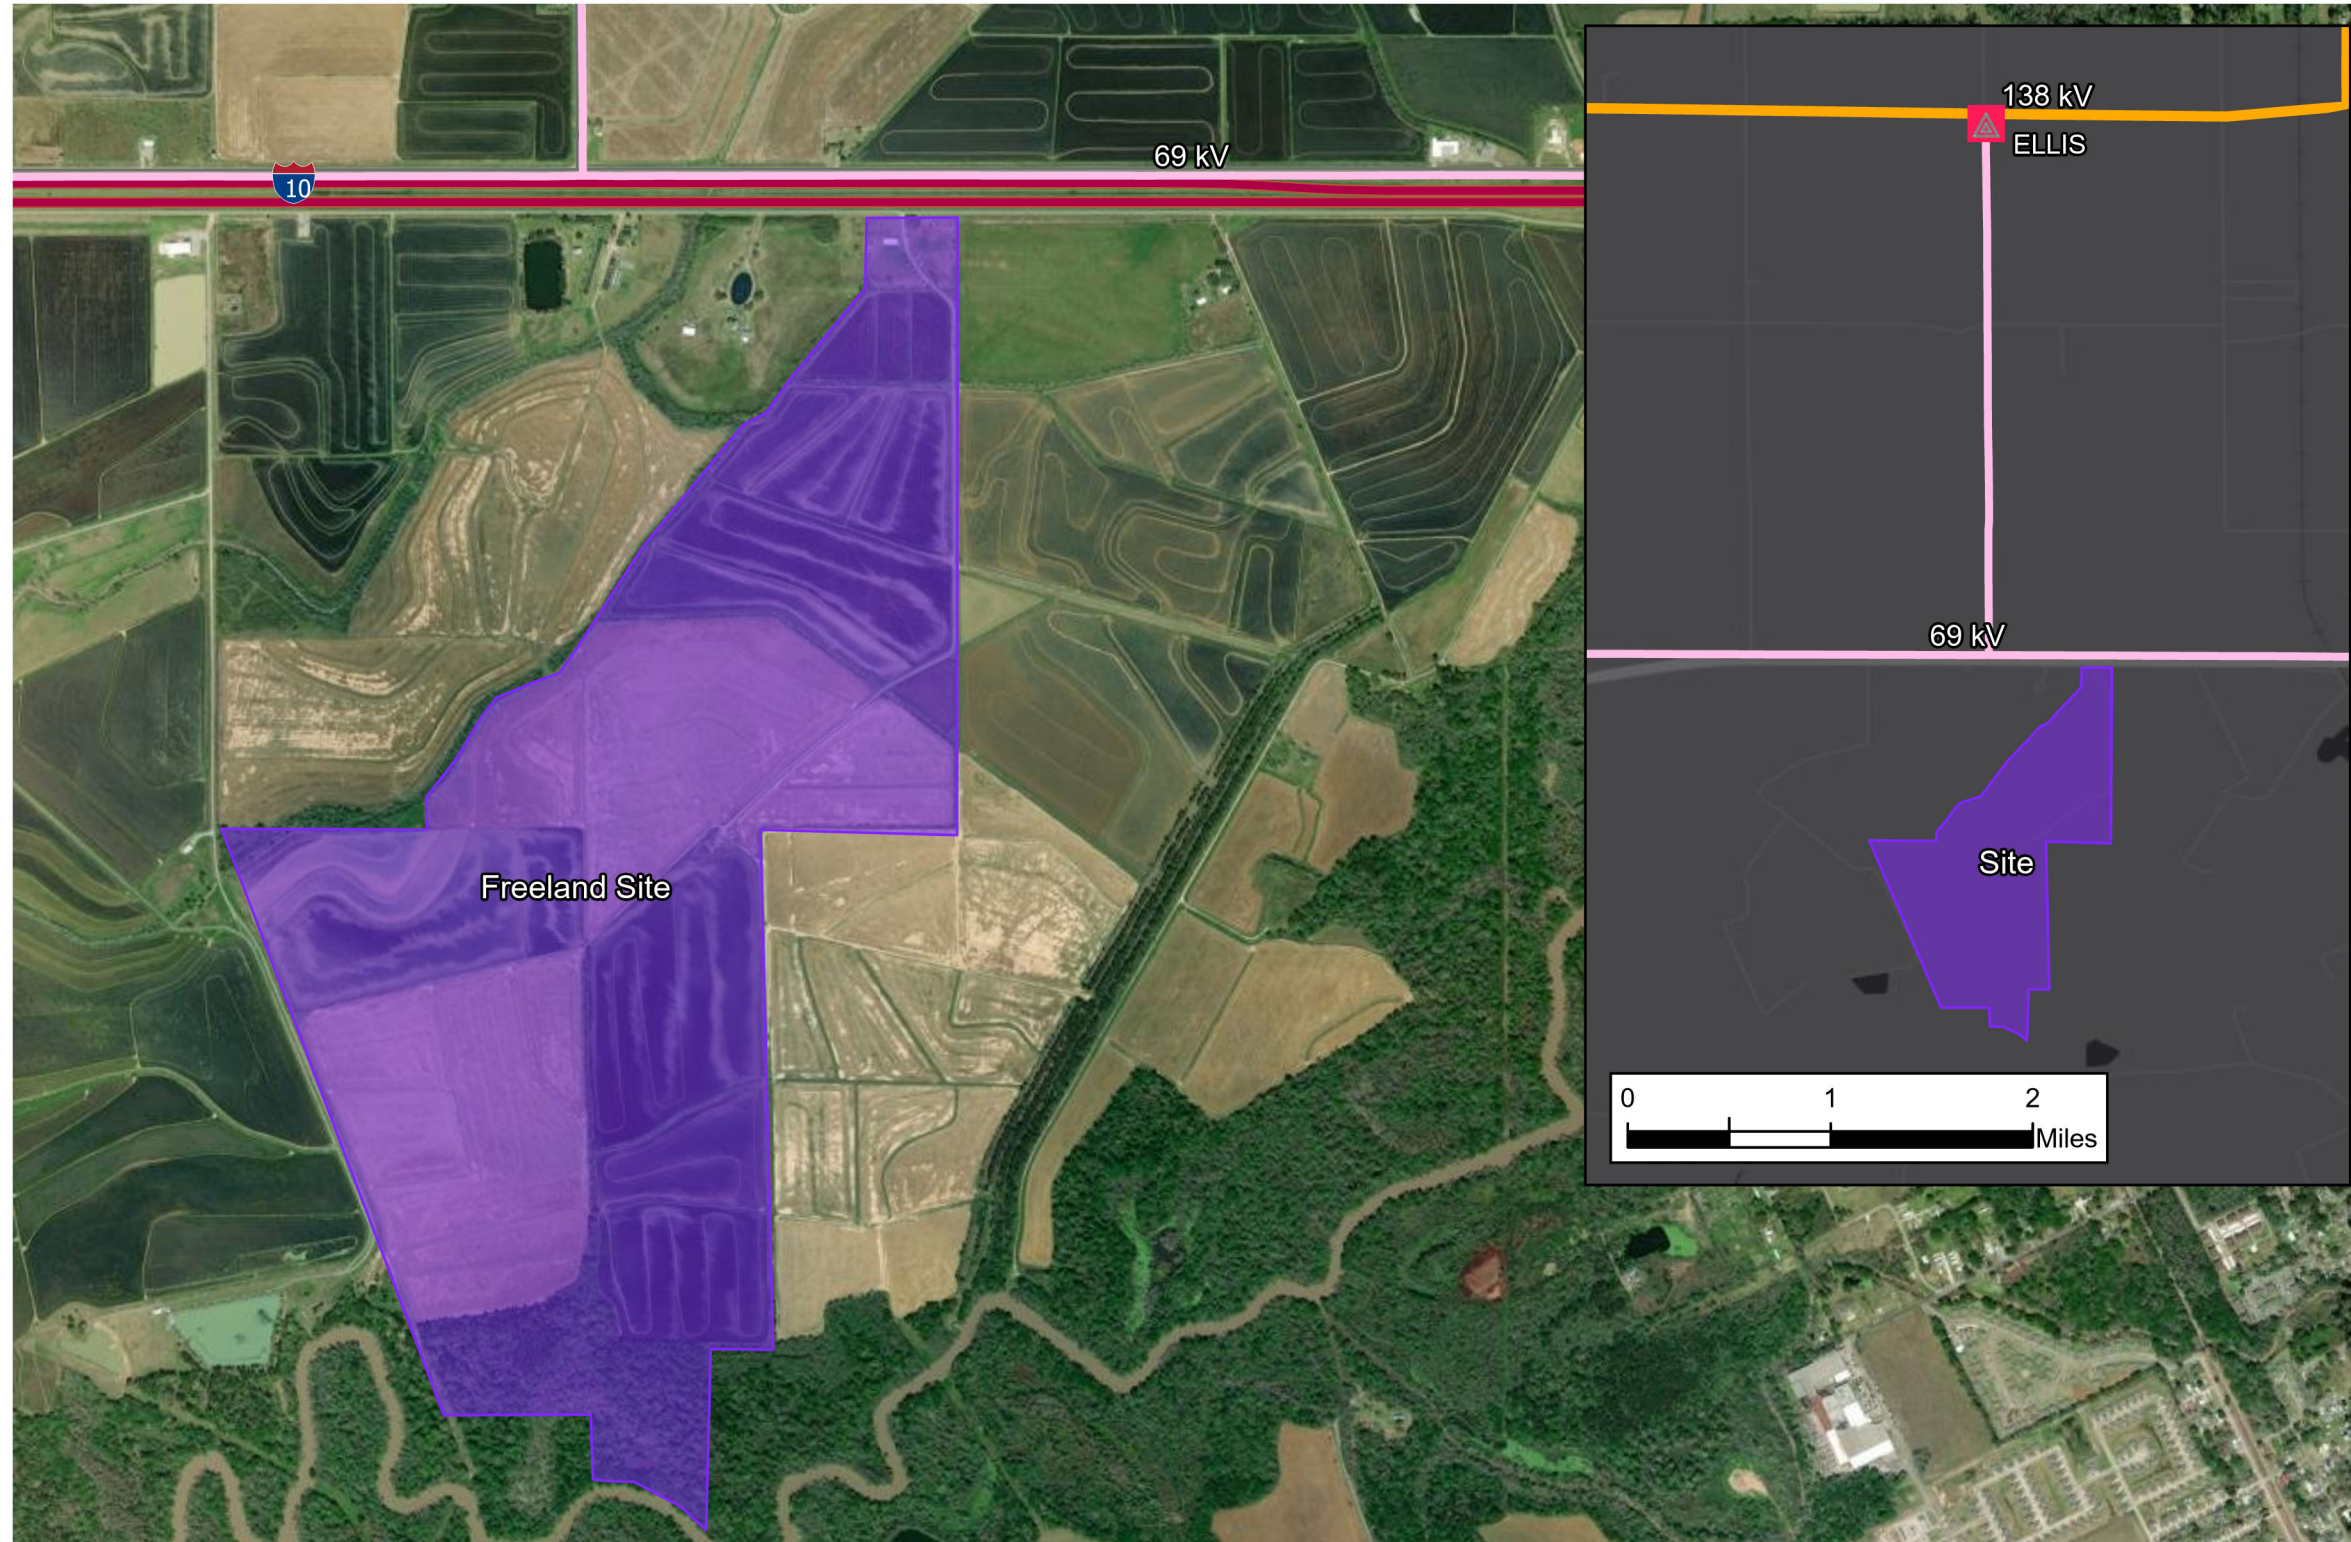

FREELAND SITE

LEGEND

Entergy Transmission

- 138 Kv
- 69 Kv

Primary Routes

- Interstate
- State Highway
- Freeland Site

SOURCE

Roads: Census/Tiger database 2021
Electrical Infrastructure: Entergy Services Inc., 2023.

SCALE

Date: 08/08/2023
Created by: FM

These drawings are provided merely to assist in economic development efforts. The Entergy Companies make no representations or warranties whatsoever regarding the accuracy or completeness of any information contained herein nor the condition or suitability of any properties. Users should direct inquiries about any property to the listing broker for that property.