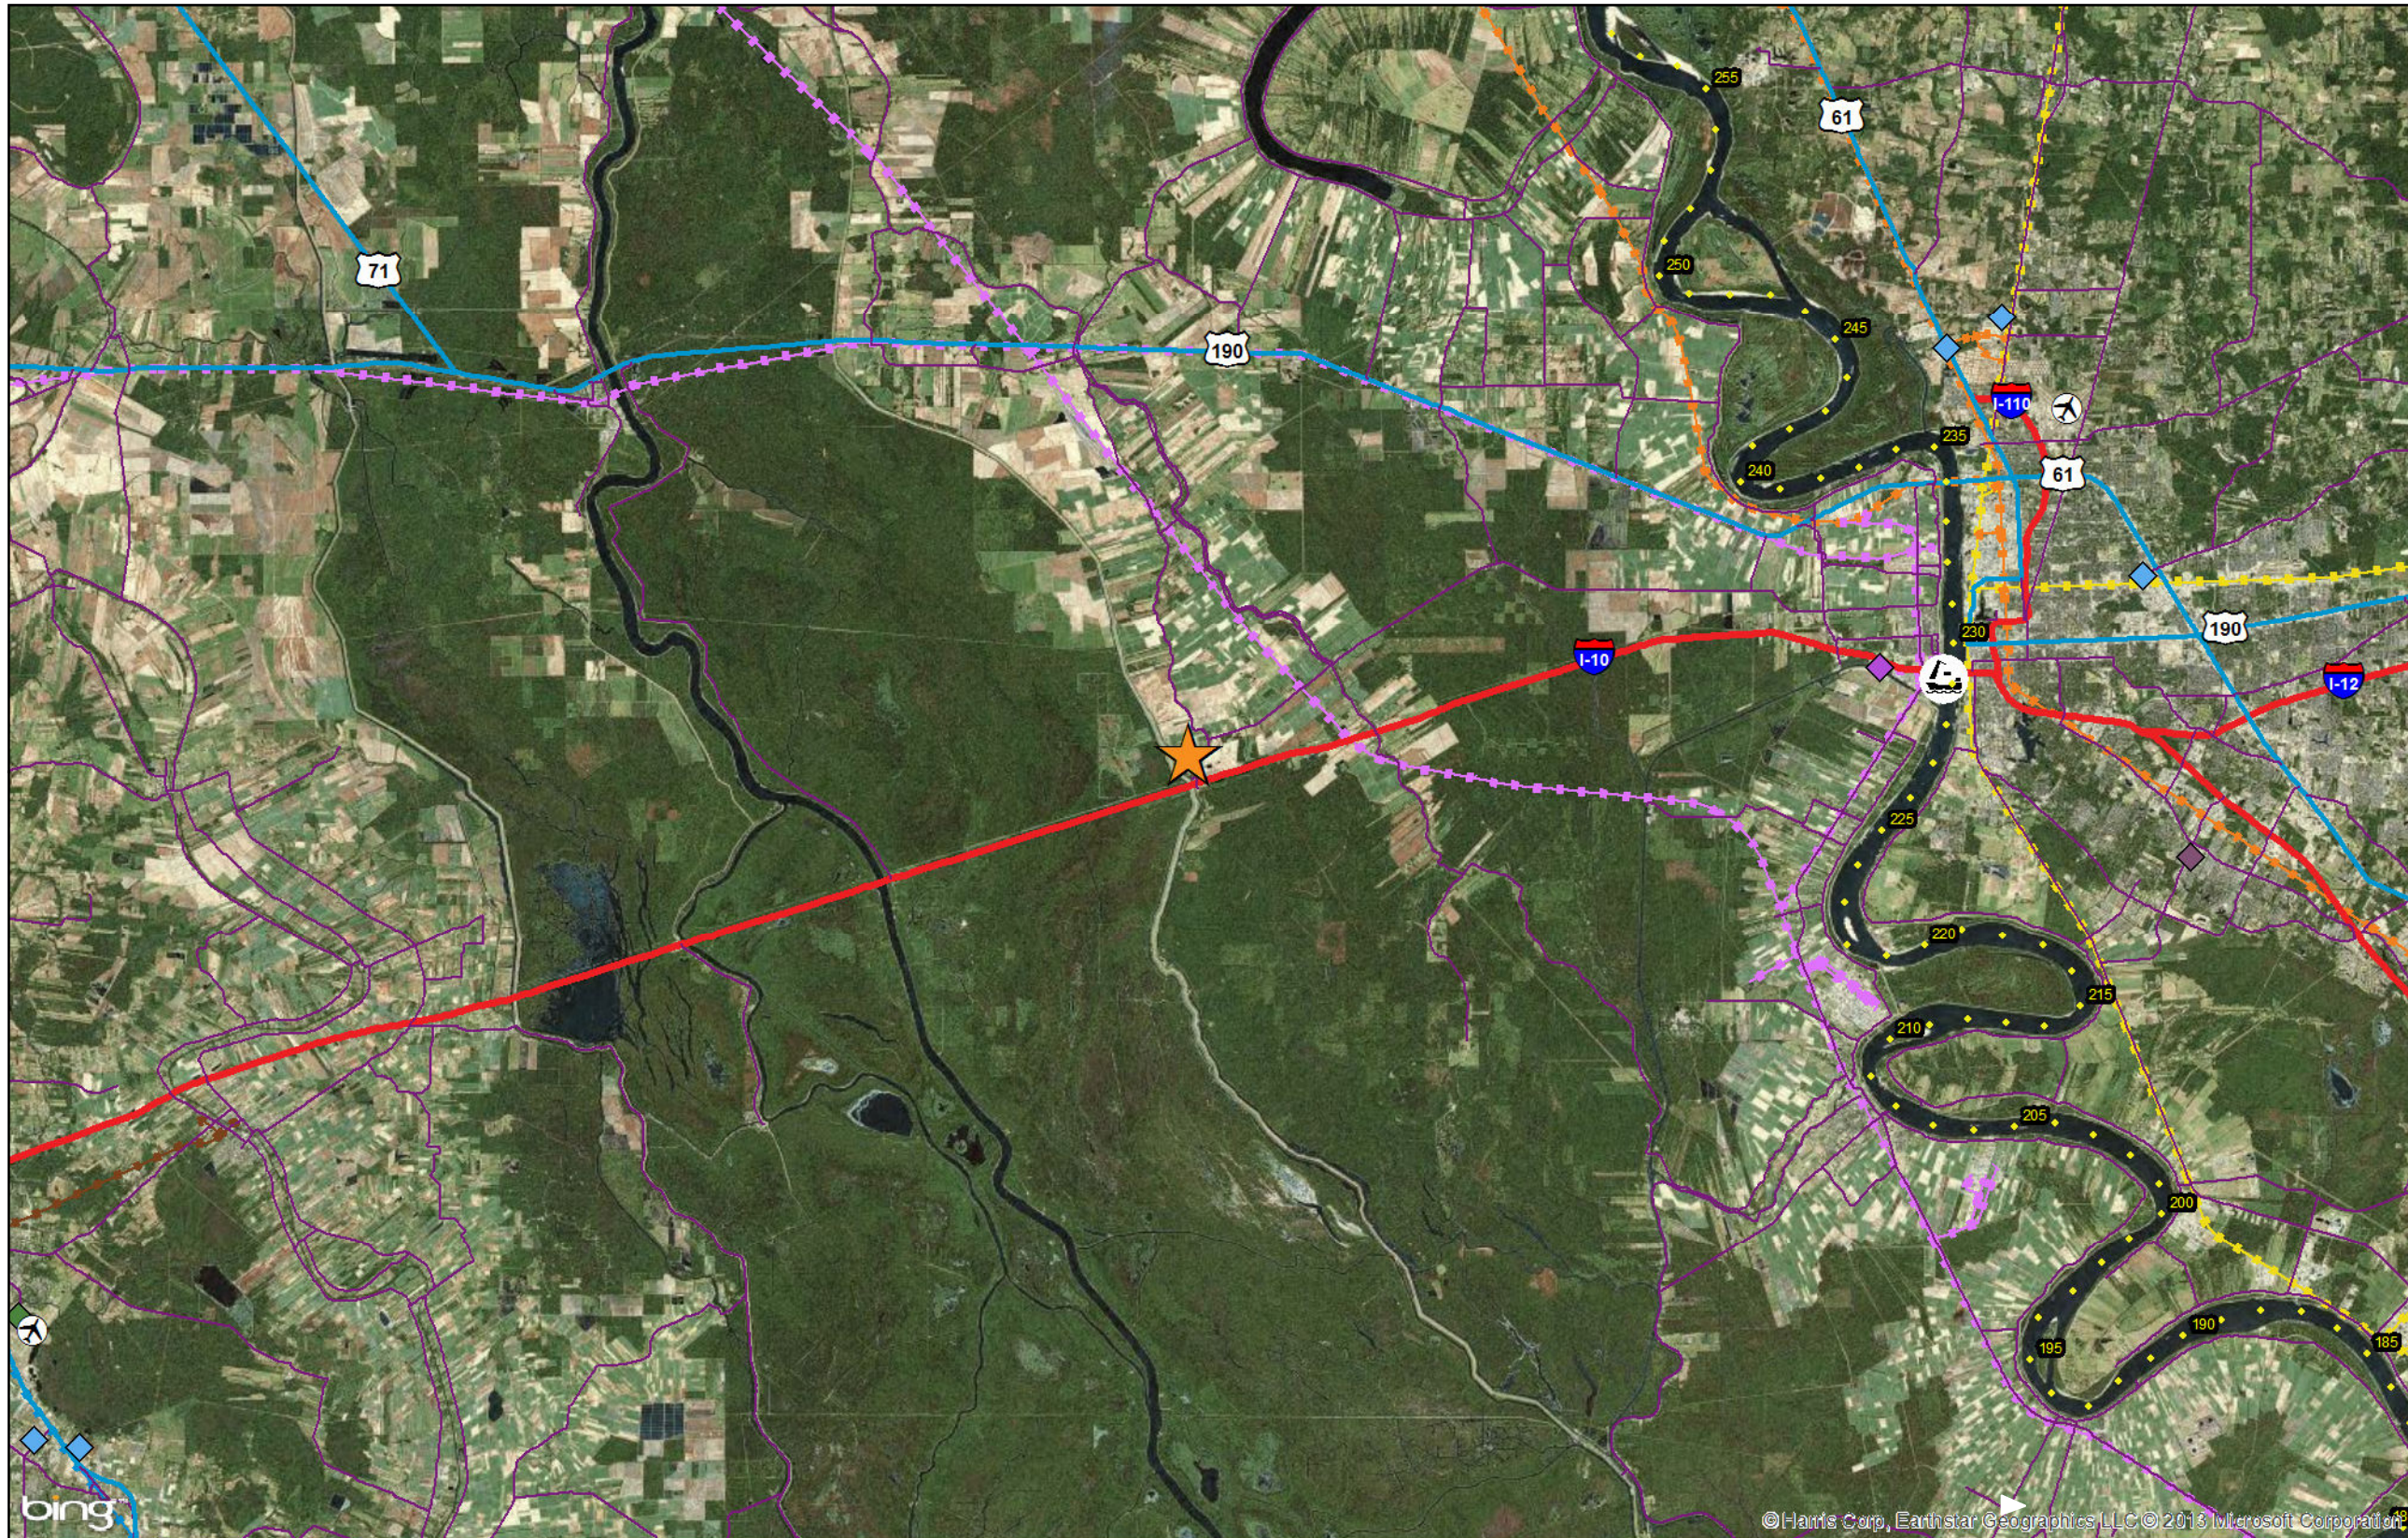

# Exhibit Q. Grace Farms West Roadway Transportation Infrastructure Wide Map

Iberville Parish

**Legend**

- Property
- Airport
- Port
- MS River Mile
- Intermodal Terminals**
  - AIR & TRUCK
  - PORT & TRUCK
  - RAIL & PORT
  - RAIL & TRUCK
  - TRUCK & TRUCK
  - TRUCK - PORT - AIR
  - TRUCK - PORT - RAIL
- Highways**
  - Interstate
  - US Hwy
  - LA Hwy
- Rail**
  - Burlington Northern Santa Fe
  - CSX Transportation
  - Canadian National Railroad
  - Kansas City Southern Railway
  - Norfolk Southern Railway
  - Shortline Regional
  - Union Pacific Railroad

View Extent

Source:  
 --Aerial: Bing  
 --Transportation: LOSCO "Louisiana GIS Digital Map" DVD, May 2007 & Tiger 2010

Note:  
 --Site boundary is approximate  
 --For illustration purposes only

GIS Analyst: Pamela Webster  
 Date: 2/2013