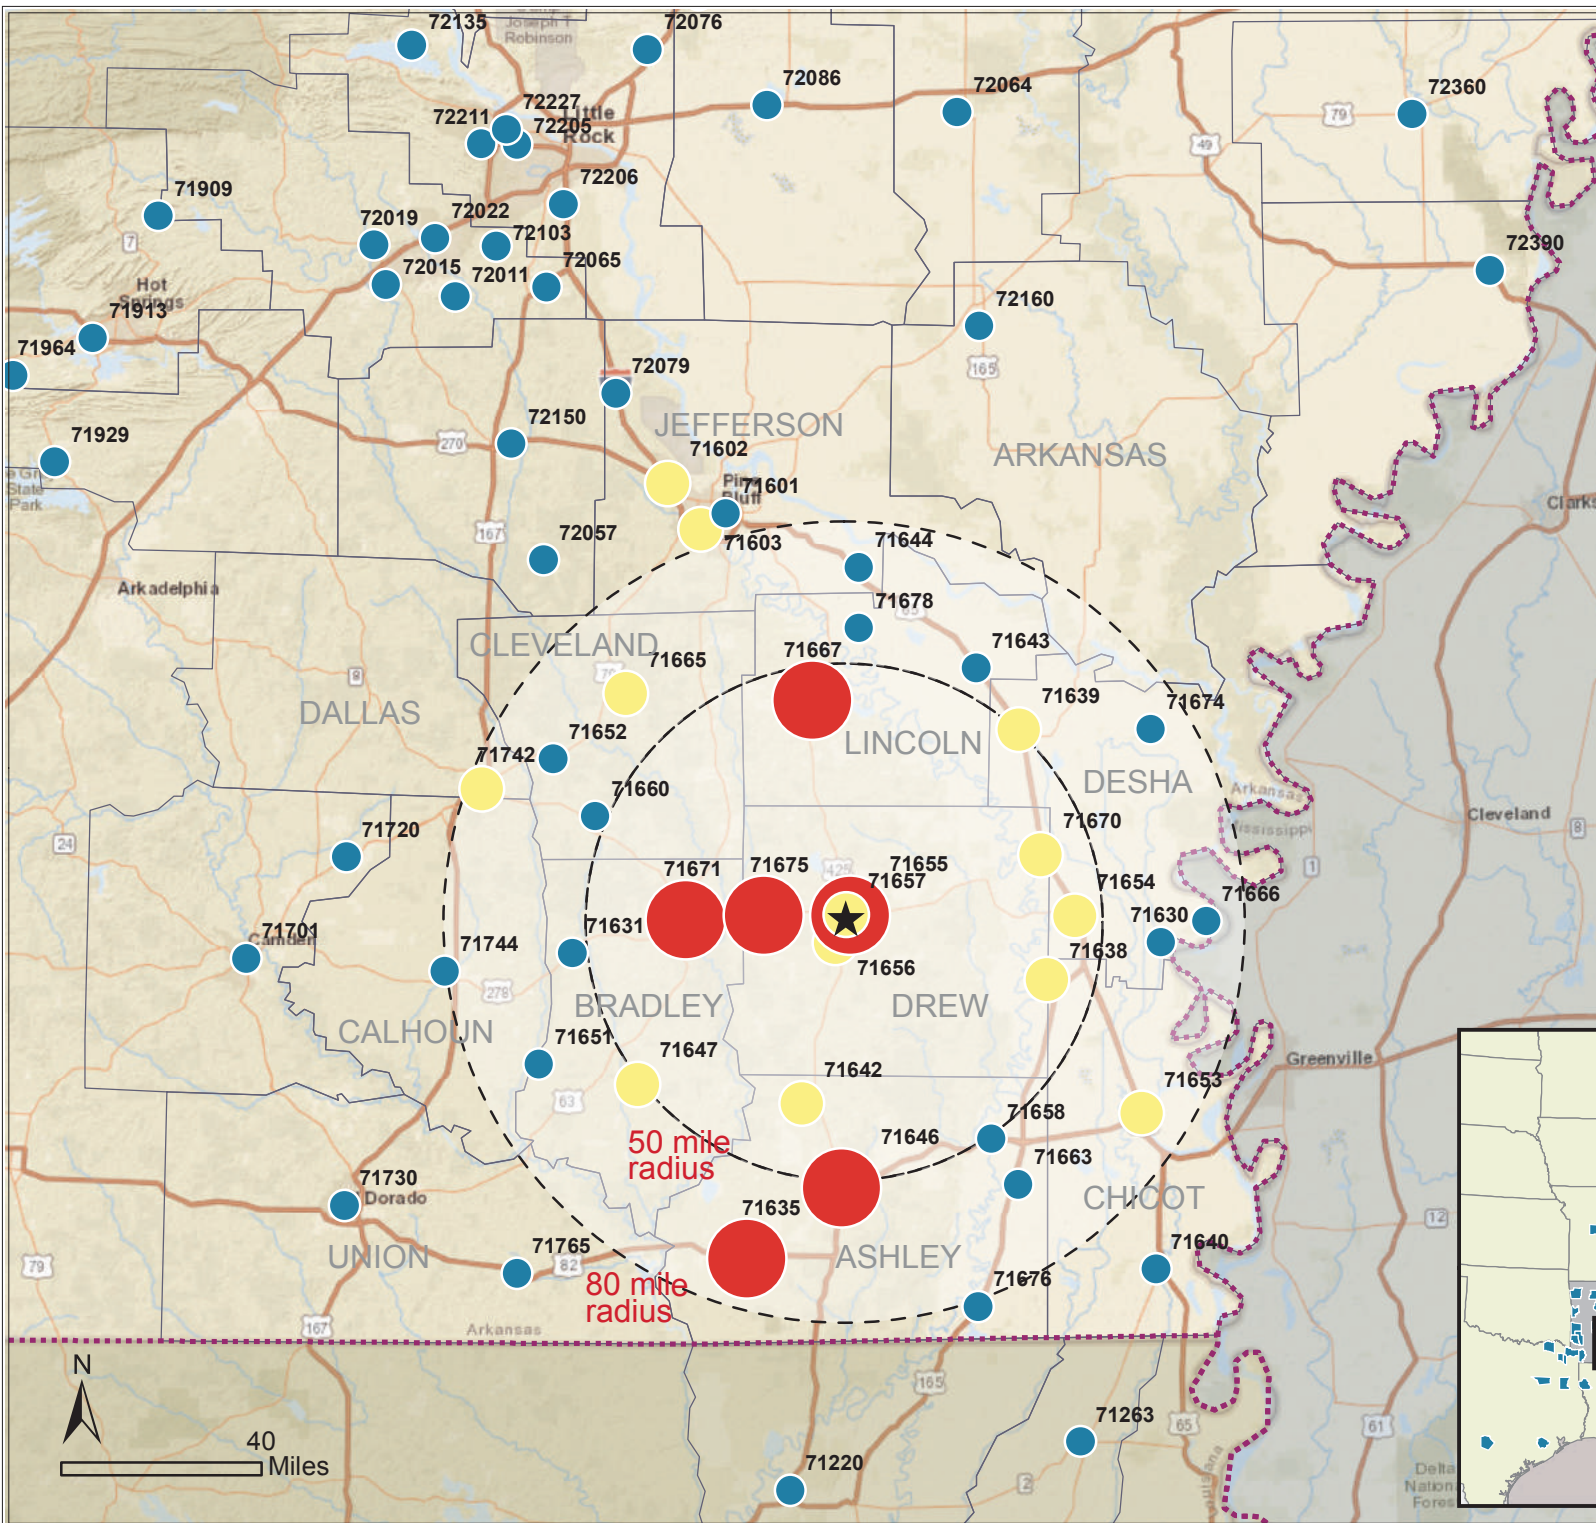

MONTICELLO LABORSHED ANALYSIS

LEGEND

- ★ Monticello
- ⬡ State Lines
- ⬢ County Lines

Laborshed by Zip Code

- Primary (Total 77.84%)
- Secondary (Total 16.13%)
- Tertiary (Total 6.03%)

Data Sources: Monticello Economic Development Commission, Arkansas GIS Office and ESRI Map by Arkansas Economic Development Commission Date: 12/2/2016

Overall and Zoomed-in Area

(List on the second page)

MONTICELLO LABORSHED ANALYSIS (continue with the map)

LABOR SOURCE	ZIP	EMPLOYEE COUNTY	CITY	COUNTY	STATE
Primary (77.84%)	71655	1195	Monticello	Drew	AR
	71671	178	Warren	Bradley	AR
	71675	115	Wilmar	Drew	AR
	71635	110	Crossett	Ashley	AR
	71646	104	Hamburg	Ashley	AR
	71667	103	Star City	Lincoln	AR
Secondary (16.13%)	71657	78	Monticello	Drew	AR
	71665	42	Rison	Cleveland	AR
	71638	41	Dermott	Drew	AR
	71654	40	Mc Gehee	Desha	AR
	71656	33	Monticello	Drew	AR
	71647	28	Hermitage	Bradley	AR
	71639	23	Dumas	Desha	AR
	71642	20	Fountain Hill	Ashley	AR
	71653	17	Lake Village	Chicot	AR
	71670	17	Tillar	Drew	AR
	71603	13	Pine Bluff	Jefferson	AR
71742	12	Fordyce	Dallas	AR	
71602	10	White Hall	Jefferson	AR	
Tertiary (6.03%)	71660	7	New Edinburg	Cleveland	AR
	71640	6	Eudora	Chicot	AR
	71220	5	Bastrop	Morehouse	LA
	71631	5	Banks	Bradley	AR
	71658	4	Montrose	Ashley	AR
	71643	4	Gould	Lincoln	AR
	71765	3	Strong	Union	AR
	71730	3	El Dorado	Union	AR
	71652	3	Kingsland	Cleveland	AR
	71674	3	Watson	Desha	AR
	72173	3	Vilonia	Faulkner	AR
	75568	2	Naples	Morris	TX
	71651	2	Jersey	Bradley	AR
	75503	2	Texarkana	Bowie	TX
	71666	2	Rohwer	Desha	AR
	71842	2	Horatio	Sevier	AR
	72160	2	Stuttgart	Arkansas	AR
72390	2	West Helena	Phillips	AR	