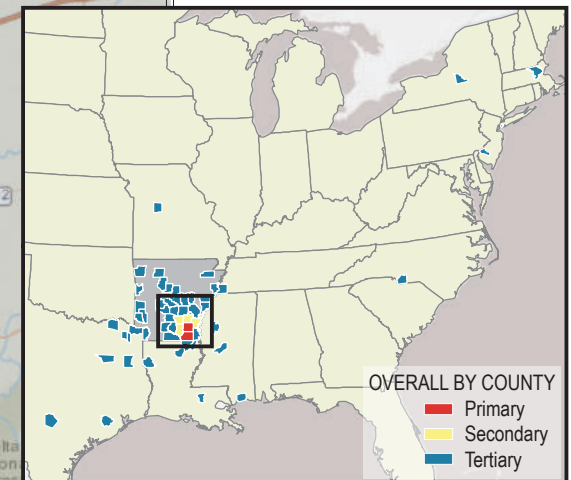

MONTICELLO LABORSHED ANALYSIS

LEGEND

- ★ Monticello
- ⬡ State Lines
- ⬢ County Lines

Laborshed by Zip Code

- Primary (Total 77.84%)
- Secondary (Total 16.13%)
- Tertiary (Total 6.03%)

Data Sources: Monticello Economic Development Commission, Arkansas GIS Office and ESRI Map by Arkansas Economic Development Commission Date: 12/2/2016

Overall and Zoomed-in Area

(List on the second page)

MONTICELLO LABORSHED ANALYSIS (continue with the map)

LABOR SOURCE	ZIP	EMPLOYEE COUNTY	CITY	COUNTY	STATE
Primary (77.84%)	71655	1195	Monticello	Drew	AR
	71671	178	Warren	Bradley	AR
	71675	115	Wilmar	Drew	AR
	71635	110	Crossett	Ashley	AR
	71646	104	Hamburg	Ashley	AR
	71667	103	Star City	Lincoln	AR
Secondary (16.13%)	71657	78	Monticello	Drew	AR
	71665	42	Rison	Cleveland	AR
	71638	41	Dermott	Drew	AR
	71654	40	Mc Gehee	Desha	AR
	71656	33	Monticello	Drew	AR
	71647	28	Hermitage	Bradley	AR
	71639	23	Dumas	Desha	AR
	71642	20	Fountain Hill	Ashley	AR
	71653	17	Lake Village	Chicot	AR
	71670	17	Tillar	Drew	AR
	71603	13	Pine Bluff	Jefferson	AR
71742	12	Fordyce	Dallas	AR	
71602	10	White Hall	Jefferson	AR	
Tertiary (6.03%)	71660	7	New Edinburg	Cleveland	AR
	71640	6	Eudora	Chicot	AR
	71220	5	Bastrop	Morehouse	LA
	71631	5	Banks	Bradley	AR
	71658	4	Montrose	Ashley	AR
	71643	4	Gould	Lincoln	AR
	71765	3	Strong	Union	AR
	71730	3	El Dorado	Union	AR
	71652	3	Kingsland	Cleveland	AR
	71674	3	Watson	Desha	AR
	72173	3	Vilonia	Faulkner	AR
	75568	2	Naples	Morris	TX
	71651	2	Jersey	Bradley	AR
	75503	2	Texarkana	Bowie	TX
	71666	2	Rohwer	Desha	AR
	71842	2	Horatio	Sevier	AR
	72160	2	Stuttgart	Arkansas	AR
72390	2	West Helena	Phillips	AR	