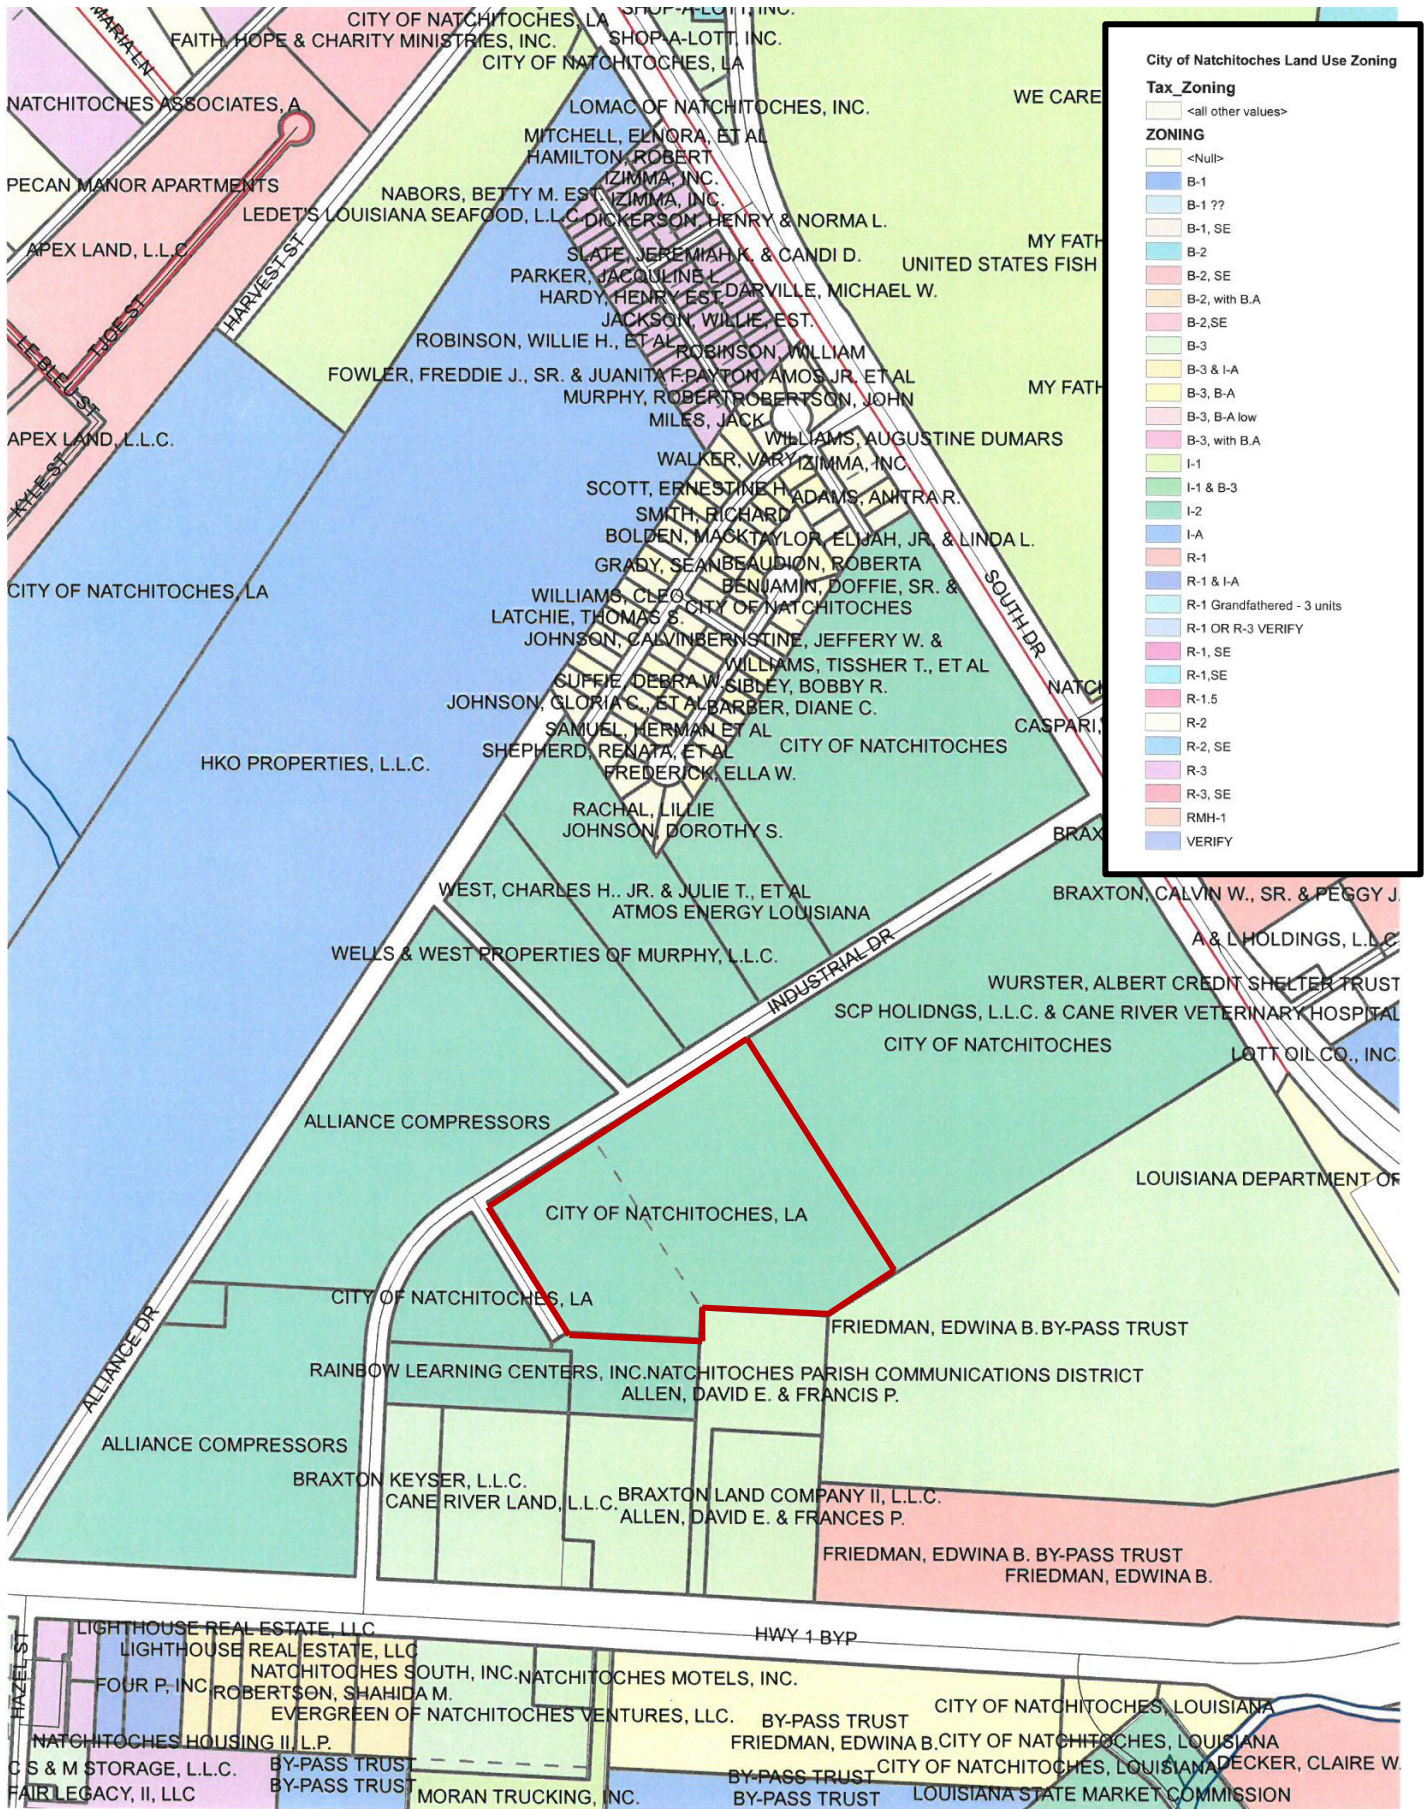

# Zoning Map

City of Natchitoches

# Zoning Map

## Natchitoches Business Park II

**City of Natchitoches Land Use Zoning**

Tax_Zoning	
[White Box]	<all other values>
ZONING	
[Light Green Box]	<Null>
[Blue Box]	B-1
[Light Blue Box]	B-1 ??
[Light Green Box]	B-1, SE
[Light Green Box]	B-2
[Light Green Box]	B-2, SE
[Light Green Box]	B-2, with B.A
[Light Green Box]	B-2, SE
[Light Green Box]	B-3
[Light Green Box]	B-3 & I-A
[Light Green Box]	B-3, B-A
[Light Green Box]	B-3, B-A low
[Light Green Box]	B-3, with B.A
[Light Green Box]	I-1
[Light Green Box]	I-1 & B-3
[Light Green Box]	I-2
[Light Green Box]	I-A
[Light Green Box]	R-1
[Light Green Box]	R-1 & I-A
[Light Green Box]	R-1 Grandfathered - 3 units
[Light Green Box]	R-1 OR R-3 VERIFY
[Light Green Box]	R-1, SE
[Light Green Box]	R-1, SE
[Light Green Box]	R-1.5
[Light Green Box]	R-2
[Light Green Box]	R-2, SE
[Light Green Box]	R-3
[Light Green Box]	R-3, SE
[Light Green Box]	RMH-1
[Light Green Box]	VERIFY