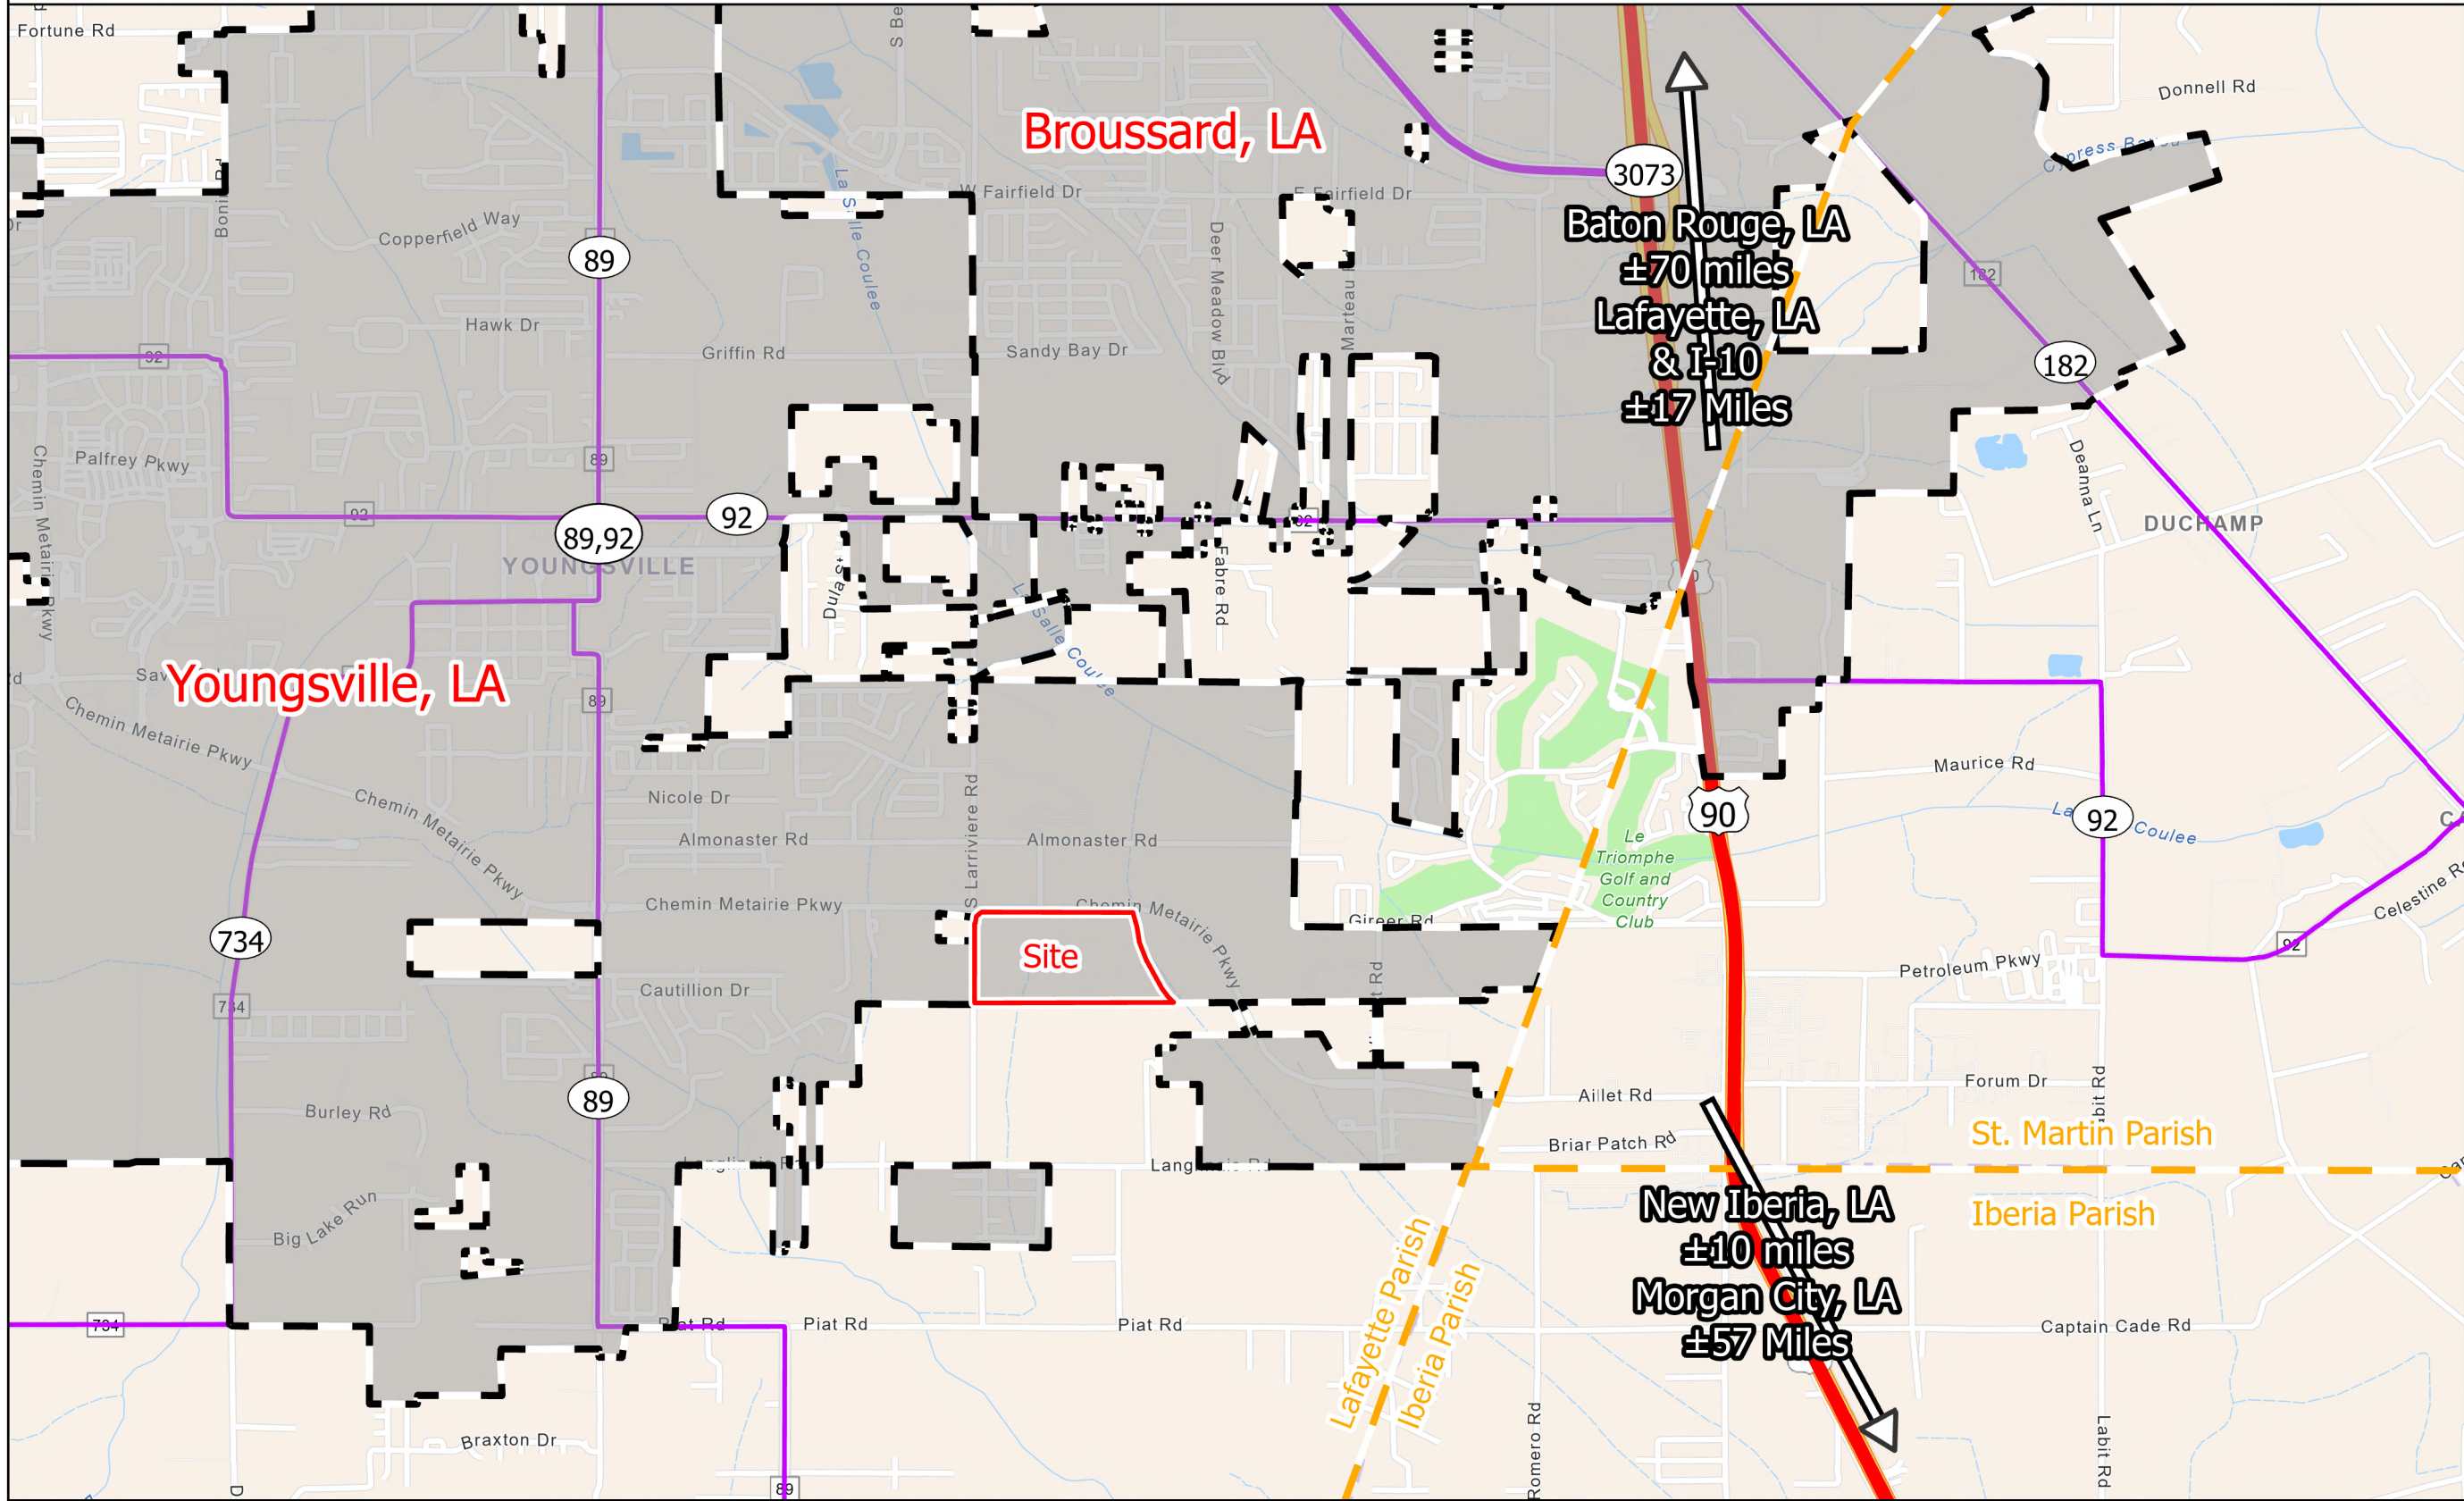

Exhibit B. Chemin 3 Site Community Overview Map

Chemin 3 Site Community Overview Map

Site Exhibit for
Chemin 3 Site
Lafayette Parish, LA

One Acadiana

Legend

- Site Boundary (±83.77 Ac.)
- City Limits
- Parish Boundary
- Major Roads**
- US Highway
- State Highway

P:\214002 One Acadiana Certified Sites Program\Certified Sites\Chemin 3 Site

General Notes:

- The information presented herein is for planning purposes only. Further detailed due diligence MUST be completed prior to making decisions regarding the site.
- No attempt has been made by CSRS, Inc. to verify site boundary, title, actual legal ownership, deed restrictions, servitudes, easements, or other burdens on the property, other than that furnished by the client or his representative.
- Transportation data from 2023 TIGER datasets via U.S. Census Bureau at <https://www.census.gov/geographies/mapping-files/time-series/geo/tiger-line-file.html>.
- Aerial imagery is compiled from multiple different sources to create one cohesive image and may not reflect current ground conditions.